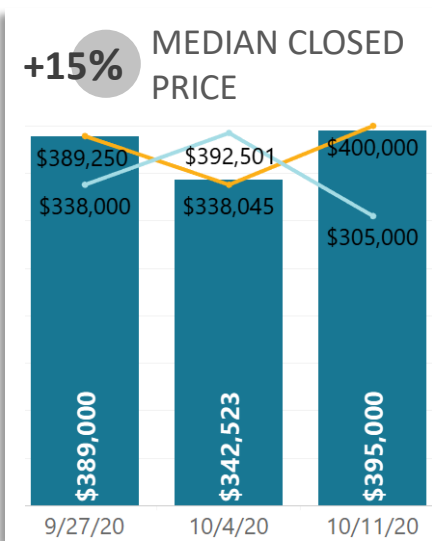

REALTORS® of Central Colorado

WEEK-TO-WEEK MARKET WATCH

Week of October 11, 2020

Single-Family Residence Townhome/Condominium/Multi-Family All

Dates: October 11 – October 17, 2020

Counties: Alamosa, Chaffee, Conejos, Costilla, Custer, Fremont, Lake, Mineral, Park, Rio Grande, Saguache