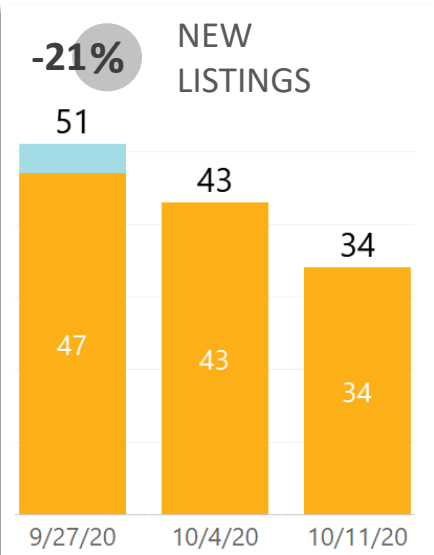

REALTORS® of Central Colorado

WEEK-TO-WEEK MARKET WATCH

Week of October 11, 2020

Single-Family Residence Townhome/Condominium/Multi-Family All

Dates: October 11 – October 17, 2020

Counties: Alamosa, Chaffee, Conejos, Costilla, Custer, Fremont, Lake, Mineral, Park, Rio Grande, Saguache

YEAR-TO-YEAR MARKET WATCH

**REALTORS® of
Central Colorado**
October 11 – 17, 2020
compared to the same
week in 2019 and 2018

■ Single-Family Residence
 ■ Townhome/Condominium/Multi-Family
 ■ All