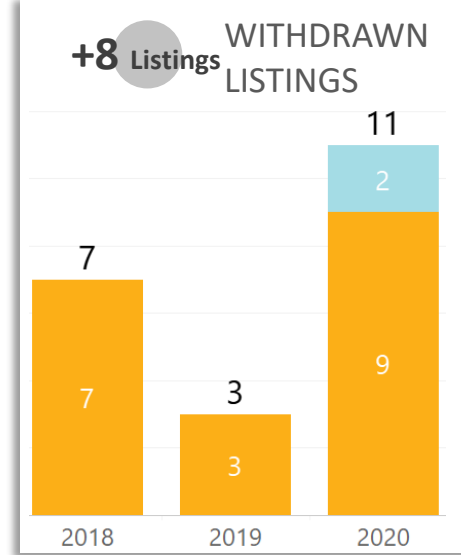

YEAR-TO-YEAR MARKET WATCH

**REALTORS® of
Central Colorado**
October 11 – 17, 2020
compared to the same
week in 2019 and 2018

■ Single-Family Residence
■ Townhome/Condominium/Multi-Family
■ All