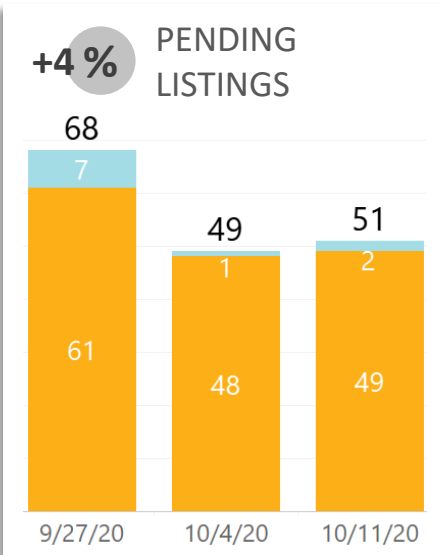

REALTORS® of Central Colorado

WEEK-TO-WEEK MARKET WATCH

Week of October 11, 2020

Single-Family Residence Townhome/Condominium/Multi-Family All

Dates: October 11 – October 17, 2020

Counties: Alamosa, Chaffee, Conejos, Costilla, Custer, Fremont, Lake, Mineral, Park, Rio Grande, Saguache

YEAR-TO-YEAR MARKET WATCH

**REALTORS® of
Central Colorado**
October 11 – 17, 2020
compared to the same
week in 2019 and 2018

■ Single-Family Residence
 ■ Townhome/Condominium/Multi-Family
 ■ All