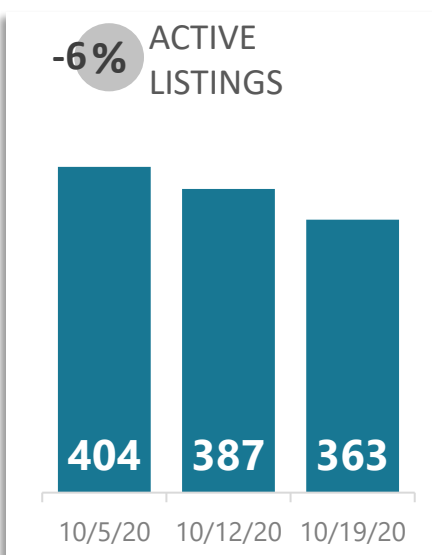

REALTORS® of Central Colorado

WEEK-TO-WEEK MARKET WATCH

Week of October 11, 2020

Single-Family Residence Townhome/Condominium/Multi-Family All

Dates: October 11 – October 17, 2020

Counties: Alamosa, Chaffee, Conejos, Costilla, Custer, Fremont, Lake, Mineral, Park, Rio Grande, Saguache

YEAR-TO-YEAR MARKET WATCH

**REALTORS® of
Central Colorado**
October 11 – 17, 2020
compared to the same
week in 2019 and 2018

■ Single-Family Residence
 ■ Townhome/Condominium/Multi-Family
 ■ All