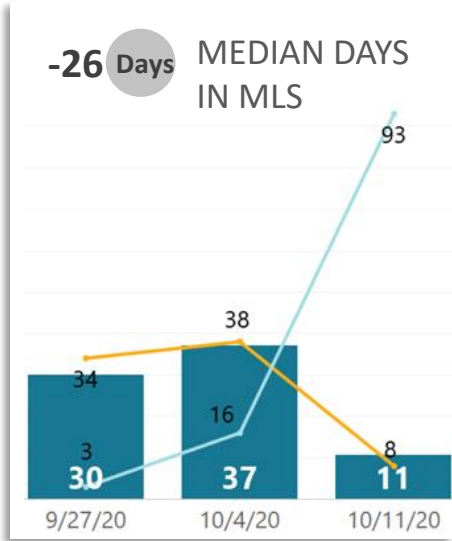

REALTORS® of Central Colorado

WEEK-TO-WEEK MARKET WATCH

Week of October 11, 2020

Single-Family Residence Townhome/Condominium/Multi-Family All

Dates: October 11 – October 17, 2020

Counties: Alamosa, Chaffee, Conejos, Costilla, Custer, Fremont, Lake, Mineral, Park, Rio Grande, Saguache