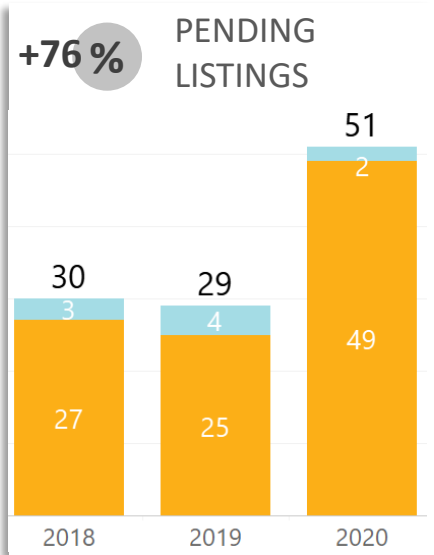

REALTORS® of Central Colorado

WEEK-TO-WEEK MARKET WATCH

Week of October 11, 2020

Single-Family Residence Townhome/Condominium/Multi-Family All

Dates: October 11 – October 17, 2020

Counties: Alamosa, Chaffee, Conejos, Costilla, Custer, Fremont, Lake, Mineral, Park, Rio Grande, Saguache

YEAR-TO-YEAR MARKET WATCH

**REALTORS® of
Central Colorado**
October 11 – 17, 2020
compared to the same
week in 2019 and 2018

■ Single-Family Residence
 ■ Townhome/Condominium/Multi-Family
 ■ All