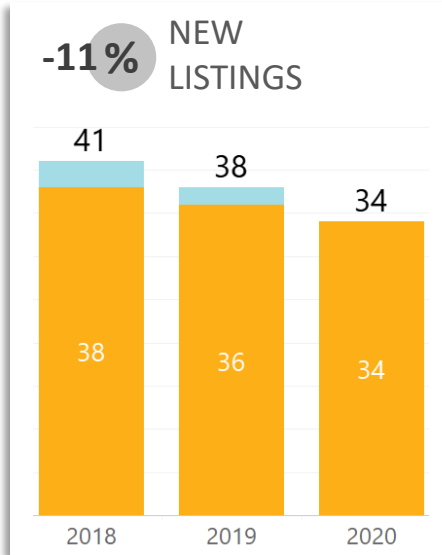

REALTORS® of Central Colorado

WEEK-TO-WEEK MARKET WATCH

Week of October 11, 2020

Single-Family Residence Townhome/Condominium/Multi-Family All

Dates: October 11 – October 17, 2020

Counties: Alamosa, Chaffee, Conejos, Costilla, Custer, Fremont, Lake, Mineral, Park, Rio Grande, Saguache

YEAR-TO-YEAR MARKET WATCH

**REALTORS® of
Central Colorado**
October 11 – 17, 2020
compared to the same
week in 2019 and 2018

■ Single-Family Residence
 ■ Townhome/Condominium/Multi-Family
 ■ All