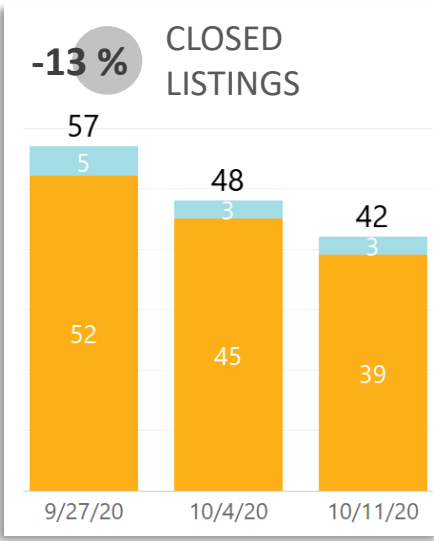

REALTORS® of Central Colorado

WEEK-TO-WEEK MARKET WATCH

Week of October 11, 2020

Single-Family Residence Townhome/Condominium/Multi-Family All

Dates: October 11 – October 17, 2020

Counties: Alamosa, Chaffee, Conejos, Costilla, Custer, Fremont, Lake, Mineral, Park, Rio Grande, Saguache

YEAR-TO-YEAR MARKET WATCH

**REALTORS® of
Central Colorado**
October 11 – 17, 2020
compared to the same
week in 2019 and 2018

■ Single-Family Residence
 ■ Townhome/Condominium/Multi-Family
 ■ All