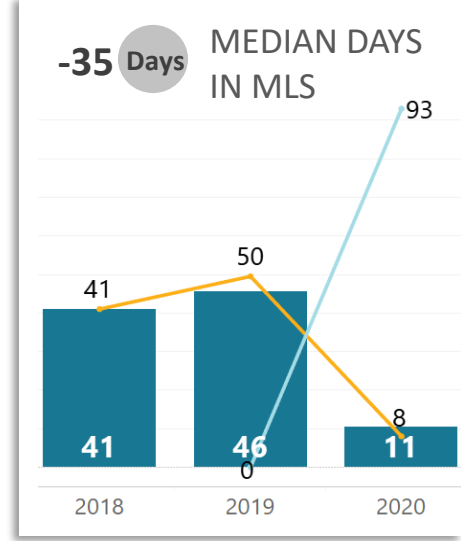

YEAR-TO-YEAR MARKET WATCH

**REALTORS® of
Central Colorado**
October 11 – 17, 2020
compared to the same
week in 2019 and 2018

■ Single-Family Residence
■ Townhome/Condominium/Multi-Family
■ All