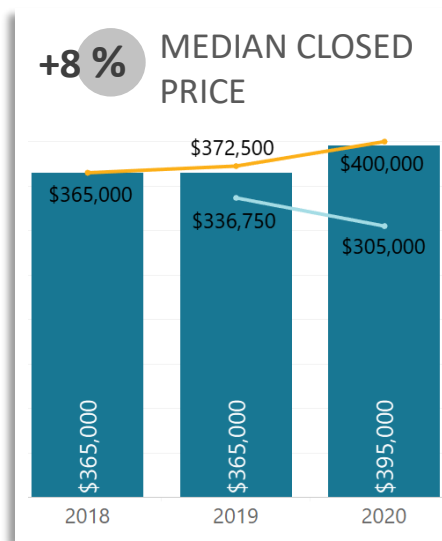

YEAR-TO-YEAR MARKET WATCH

**REALTORS® of
Central Colorado**
October 11 – 17, 2020
compared to the same
week in 2019 and 2018

■ Single-Family Residence
■ Townhome/Condominium/Multi-Family
■ All