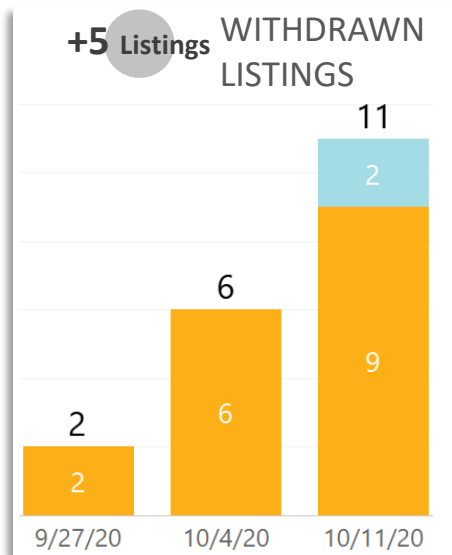

REALTORS® of Central Colorado

WEEK-TO-WEEK MARKET WATCH

Week of October 11, 2020

Single-Family Residence Townhome/Condominium/Multi-Family All

Dates: October 11 – October 17, 2020

Counties: Alamosa, Chaffee, Conejos, Costilla, Custer, Fremont, Lake, Mineral, Park, Rio Grande, Saguache

YEAR-TO-YEAR MARKET WATCH

**REALTORS® of
Central Colorado**
October 11 – 17, 2020
compared to the same
week in 2019 and 2018

■ Single-Family Residence
 ■ Townhome/Condominium/Multi-Family
 ■ All