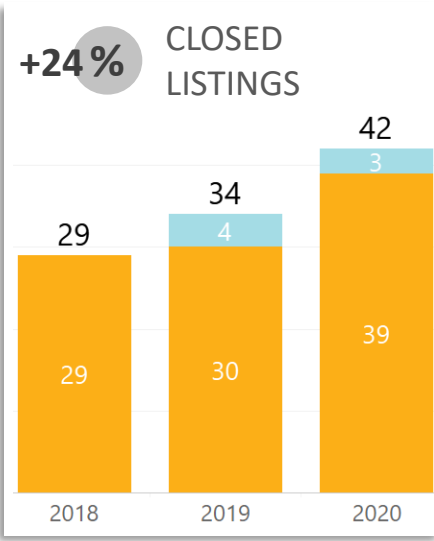

REALTORS® of Central Colorado

WEEK-TO-WEEK MARKET WATCH

Week of October 11, 2020

Single-Family Residence Townhome/Condominium/Multi-Family All

Dates: October 11 – October 17, 2020

Counties: Alamosa, Chaffee, Conejos, Costilla, Custer, Fremont, Lake, Mineral, Park, Rio Grande, Saguache

YEAR-TO-YEAR MARKET WATCH

**REALTORS® of
Central Colorado**
October 11 – 17, 2020
compared to the same
week in 2019 and 2018

■ Single-Family Residence
 ■ Townhome/Condominium/Multi-Family
 ■ All