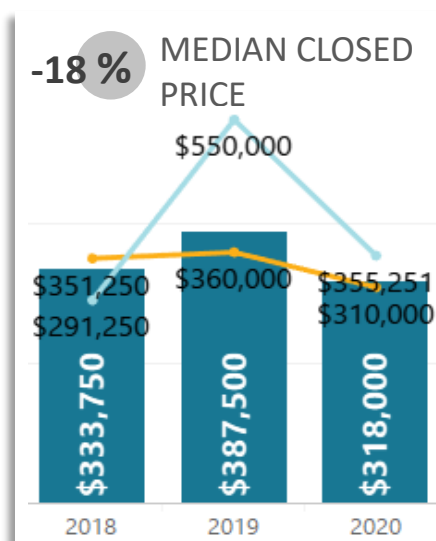

YEAR-TO-YEAR MARKET WATCH

REALTORS® of Central Colorado

October 4 – October 10,
2020 compared to the
same week in 2019 and
2018

■ Single-Family Residence
■ Townhome/Condominium/Multi-Family
■ All