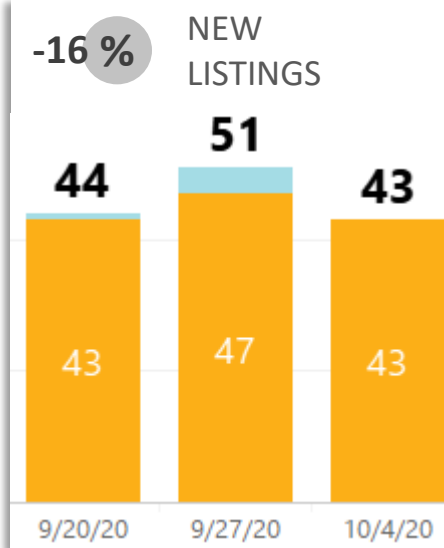

## WEEK-TO-WEEK MARKET WATCH

Week of October 5, 2020

■ Single-Family Residence 
 ■ Townhome/Condominium/Multi-Family 
 ■ All

Dates: October 4– October 10, 2020

Counties: Alamosa, Chaffee, Conejos, Costilla, Custer, Fremont, Lake, Mineral, Park, Rio Grande, Saguache