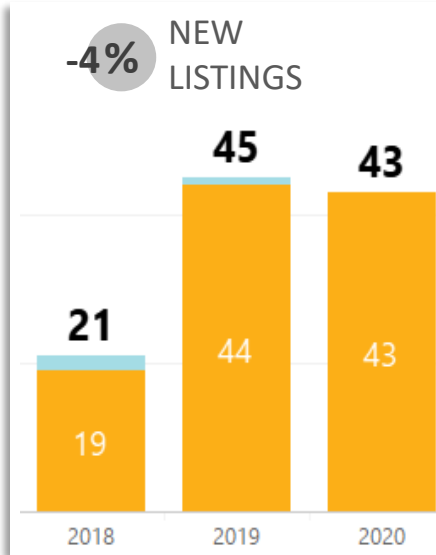

YEAR-TO-YEAR MARKET WATCH

REALTORS® of Central Colorado

October 4 – October 10,
2020 compared to the
same week in 2019 and
2018

■ Single-Family Residence
■ Townhome/Condominium/Multi-Family
■ All