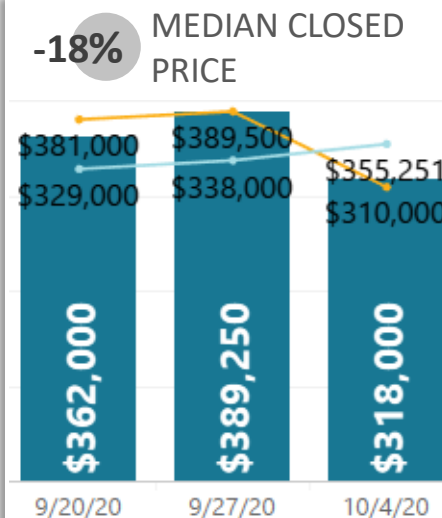

## WEEK-TO-WEEK MARKET WATCH

Week of October 5, 2020

■ Single-Family Residence 
 ■ Townhome/Condominium/Multi-Family 
 ■ All

Dates: October 4– October 10, 2020

Counties: Alamosa, Chaffee, Conejos, Costilla, Custer, Fremont, Lake, Mineral, Park, Rio Grande, Saguache