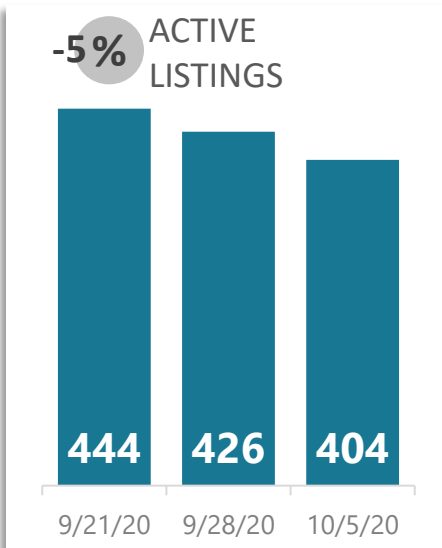

## WEEK-TO-WEEK MARKET WATCH

Week of October 5, 2020

■ Single-Family Residence 
 ■ Townhome/Condominium/Multi-Family 
 ■ All

Dates: October 4– October 10, 2020

Counties: Alamosa, Chaffee, Conejos, Costilla, Custer, Fremont, Lake, Mineral, Park, Rio Grande, Saguache