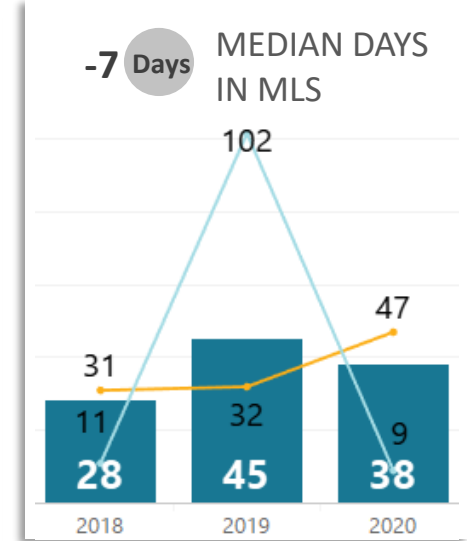

YEAR-TO-YEAR MARKET WATCH

REALTORS® of Central Colorado

October 4 – October 10,
2020 compared to the
same week in 2019 and
2018

■ Single-Family Residence
■ Townhome/Condominium/Multi-Family
■ All