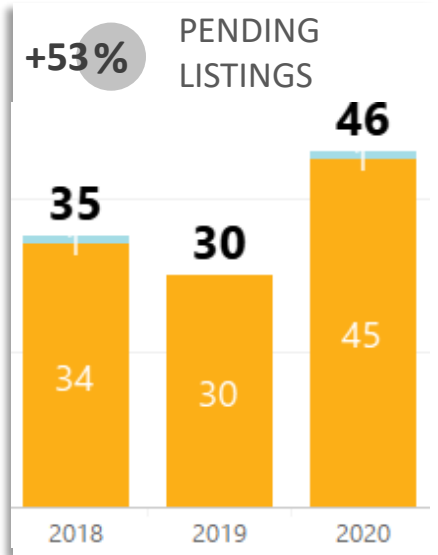

YEAR-TO-YEAR MARKET WATCH

REALTORS® of Central Colorado

October 4 – October 10,
2020 compared to the
same week in 2019 and
2018

■ Single-Family Residence
■ Townhome/Condominium/Multi-Family
■ All