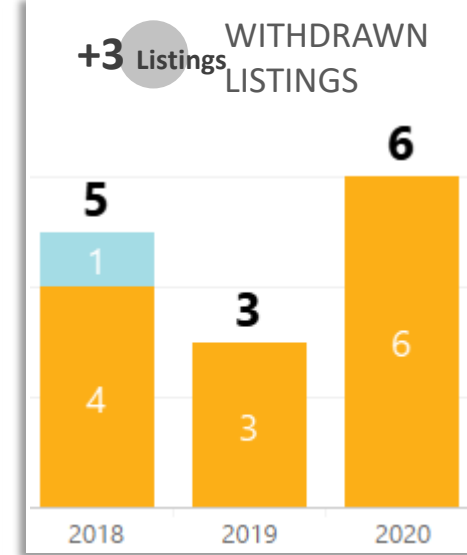

YEAR-TO-YEAR MARKET WATCH

REALTORS® of Central Colorado

October 4 – October 10,
2020 compared to the
same week in 2019 and
2018

■ Single-Family Residence
■ Townhome/Condominium/Multi-Family
■ All