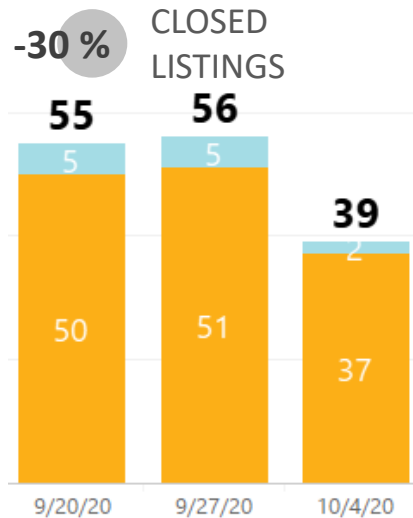

## WEEK-TO-WEEK MARKET WATCH

Week of October 5, 2020

■ Single-Family Residence 
 ■ Townhome/Condominium/Multi-Family 
 ■ All

Dates: October 4– October 10, 2020

Counties: Alamosa, Chaffee, Conejos, Costilla, Custer, Fremont, Lake, Mineral, Park, Rio Grande, Saguache