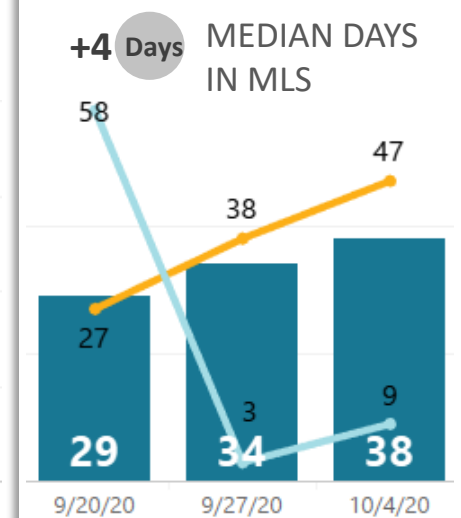

## WEEK-TO-WEEK MARKET WATCH

Week of October 5, 2020

■ Single-Family Residence 
 ■ Townhome/Condominium/Multi-Family 
 ■ All

Dates: October 4– October 10, 2020

Counties: Alamosa, Chaffee, Conejos, Costilla, Custer, Fremont, Lake, Mineral, Park, Rio Grande, Saguache