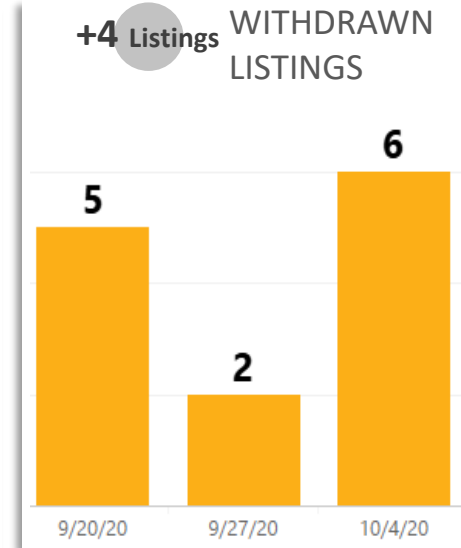

## WEEK-TO-WEEK MARKET WATCH

Week of October 5, 2020

■ Single-Family Residence 
 ■ Townhome/Condominium/Multi-Family 
 ■ All

Dates: October 4– October 10, 2020

Counties: Alamosa, Chaffee, Conejos, Costilla, Custer, Fremont, Lake, Mineral, Park, Rio Grande, Saguache