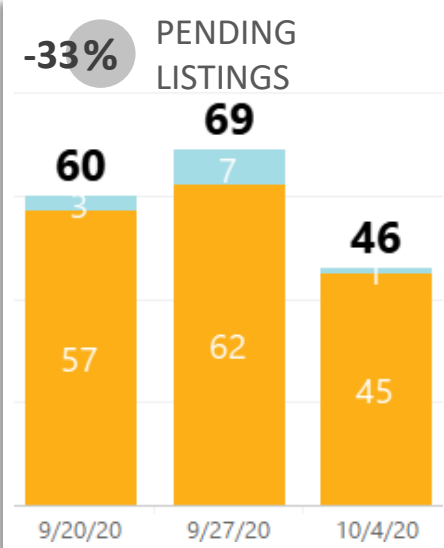

## WEEK-TO-WEEK MARKET WATCH

Week of October 5, 2020

■ Single-Family Residence 
 ■ Townhome/Condominium/Multi-Family 
 ■ All

Dates: October 4– October 10, 2020

Counties: Alamosa, Chaffee, Conejos, Costilla, Custer, Fremont, Lake, Mineral, Park, Rio Grande, Saguache