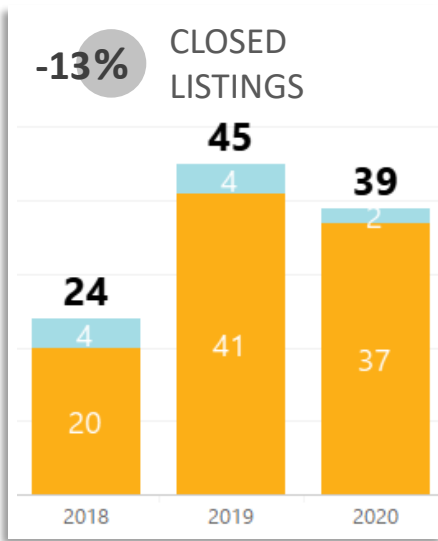

YEAR-TO-YEAR MARKET WATCH

REALTORS® of Central Colorado

October 4 – October 10,
2020 compared to the
same week in 2019 and
2018

■ Single-Family Residence
■ Townhome/Condominium/Multi-Family
■ All