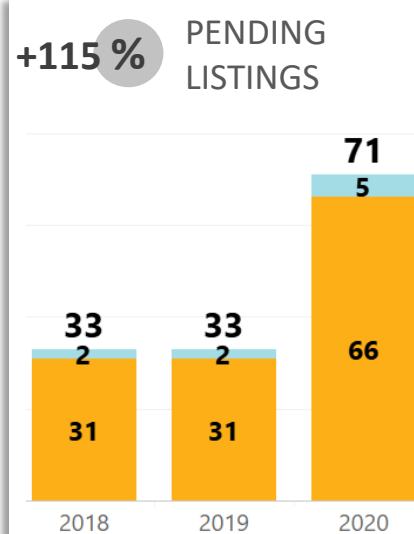

REALTORS® of Central Colorado

WEEK-TO-WEEK MARKET WATCH

Week of June 7, 2020

Single-Family Residence Townhome/Condominium/Multi-Family All

Dates: June 7 – June 13, 2020

Counties: Alamosa, Chaffee, Conejos, Costilla, Custer, Fremont, Lake, Mineral, Park, Rio Grande, Saguache

YEAR-TO-YEAR MARKET WATCH

REALTORS® of Central Colorado

June 7 – June 13, 2020
compared to the same
week in 2019

■ Single-Family Residence
 ■ Townhome/Condominium/Multi-Family
 ■ All