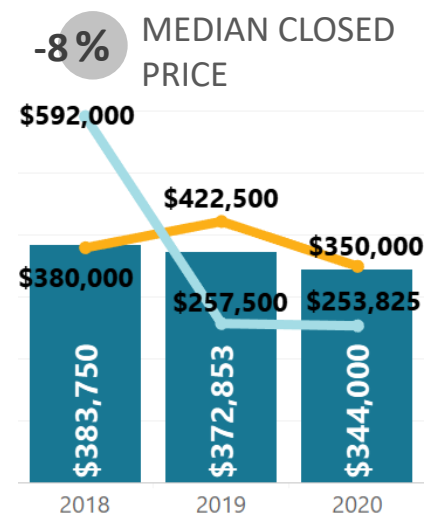

YEAR-TO-YEAR MARKET WATCH

REALTORS® of Central Colorado

June 7 – June 13, 2020
compared to the same
week in 2019

■ Single-Family Residence
■ Townhome/Condominium/Multi-Family
■ All