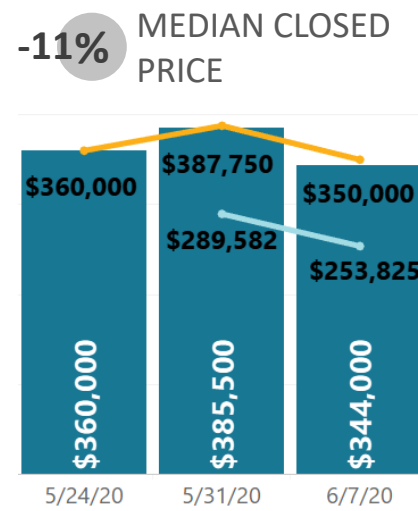

REALTORS® of Central Colorado

WEEK-TO-WEEK MARKET WATCH

Week of June 7, 2020

Single-Family Residence Townhome/Condominium/Multi-Family All

Dates: June 7 – June 13, 2020

Counties: Alamosa, Chaffee, Conejos, Costilla, Custer, Fremont, Lake, Mineral, Park, Rio Grande, Saguache