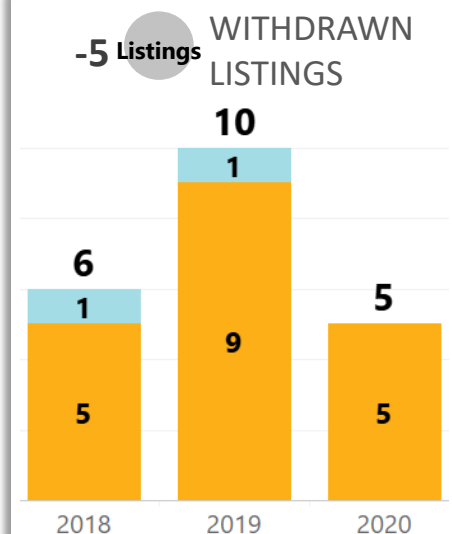

YEAR-TO-YEAR MARKET WATCH

REALTORS® of Central Colorado

June 7 – June 13, 2020
compared to the same
week in 2019

■ Single-Family Residence
■ Townhome/Condominium/Multi-Family
■ All