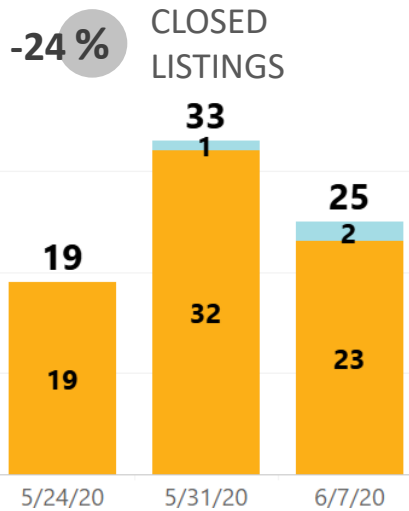

REALTORS® of Central Colorado

WEEK-TO-WEEK MARKET WATCH

Week of June 7, 2020

Single-Family Residence Townhome/Condominium/Multi-Family All

Dates: June 7 – June 13, 2020

Counties: Alamosa, Chaffee, Conejos, Costilla, Custer, Fremont, Lake, Mineral, Park, Rio Grande, Saguache