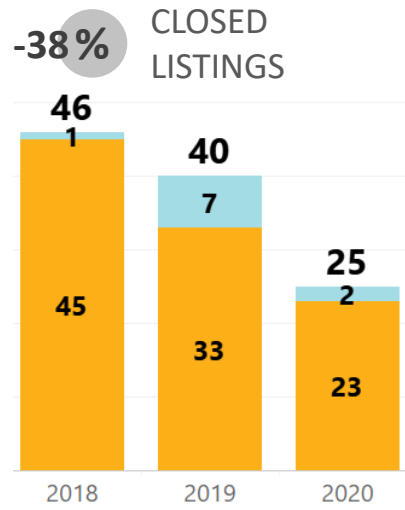

YEAR-TO-YEAR MARKET WATCH

REALTORS® of Central Colorado

June 7 – June 13, 2020
compared to the same
week in 2019

■ Single-Family Residence
■ Townhome/Condominium/Multi-Family
■ All