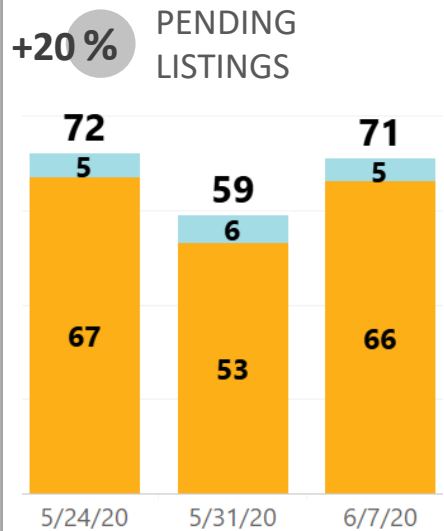

REALTORS® of Central Colorado

WEEK-TO-WEEK MARKET WATCH

Week of June 7, 2020

Single-Family Residence Townhome/Condominium/Multi-Family All

Dates: June 7 – June 13, 2020

Counties: Alamosa, Chaffee, Conejos, Costilla, Custer, Fremont, Lake, Mineral, Park, Rio Grande, Saguache