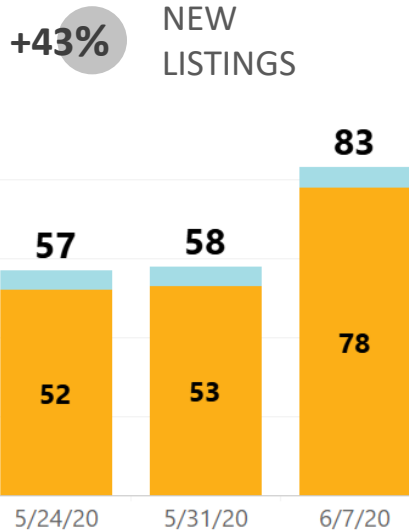

REALTORS® of Central Colorado

WEEK-TO-WEEK MARKET WATCH

Week of June 7, 2020

Single-Family Residence Townhome/Condominium/Multi-Family All

Dates: June 7 – June 13, 2020

Counties: Alamosa, Chaffee, Conejos, Costilla, Custer, Fremont, Lake, Mineral, Park, Rio Grande, Saguache