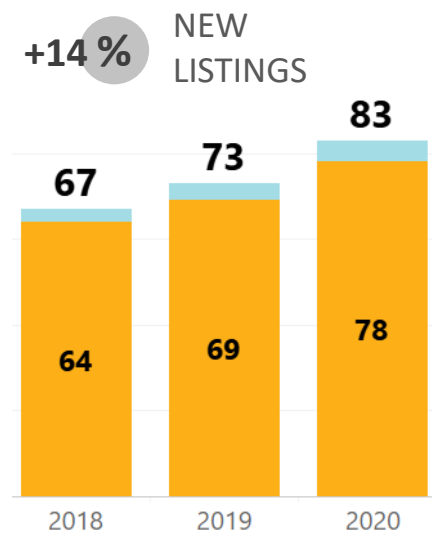

REALTORS® of Central Colorado

WEEK-TO-WEEK MARKET WATCH

Week of June 7, 2020

Single-Family Residence Townhome/Condominium/Multi-Family All

Dates: June 7 – June 13, 2020

Counties: Alamosa, Chaffee, Conejos, Costilla, Custer, Fremont, Lake, Mineral, Park, Rio Grande, Saguache

YEAR-TO-YEAR MARKET WATCH

REALTORS® of Central Colorado

June 7 – June 13, 2020
compared to the same
week in 2019

■ Single-Family Residence
 ■ Townhome/Condominium/Multi-Family
 ■ All