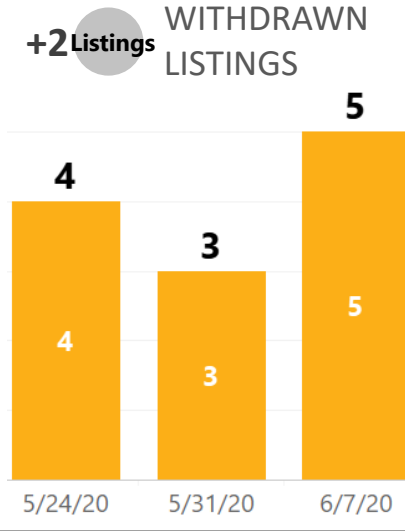

REALTORS® of Central Colorado

WEEK-TO-WEEK MARKET WATCH

Week of June 7, 2020

Single-Family Residence Townhome/Condominium/Multi-Family All

Dates: June 7 – June 13, 2020

Counties: Alamosa, Chaffee, Conejos, Costilla, Custer, Fremont, Lake, Mineral, Park, Rio Grande, Saguache