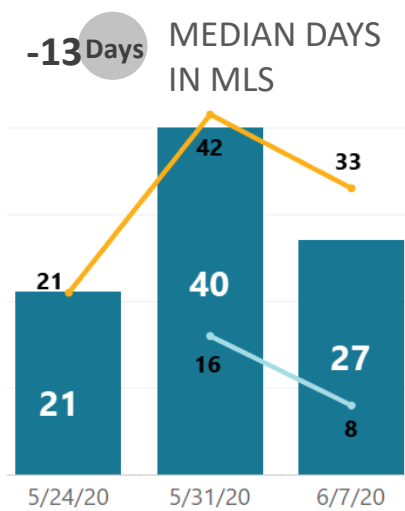

REALTORS® of Central Colorado

WEEK-TO-WEEK MARKET WATCH

Week of June 7, 2020

Single-Family Residence Townhome/Condominium/Multi-Family All

Dates: June 7 – June 13, 2020

Counties: Alamosa, Chaffee, Conejos, Costilla, Custer, Fremont, Lake, Mineral, Park, Rio Grande, Saguache