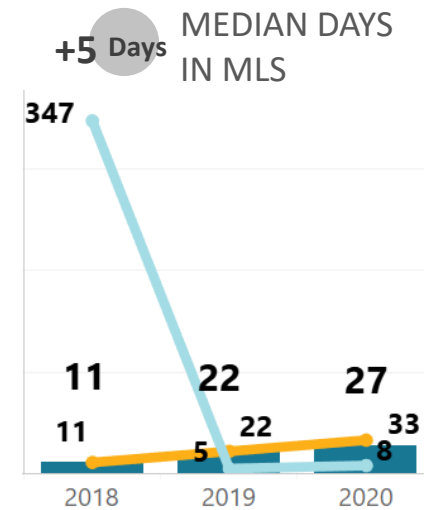

YEAR-TO-YEAR MARKET WATCH

REALTORS® of Central Colorado

June 7 – June 13, 2020
compared to the same
week in 2019

■ Single-Family Residence
■ Townhome/Condominium/Multi-Family
■ All