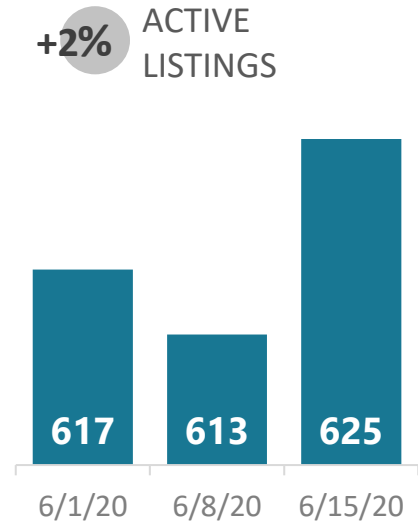

REALTORS® of Central Colorado

WEEK-TO-WEEK MARKET WATCH

Week of June 7, 2020

Single-Family Residence Townhome/Condominium/Multi-Family All

Dates: June 7 – June 13, 2020

Counties: Alamosa, Chaffee, Conejos, Costilla, Custer, Fremont, Lake, Mineral, Park, Rio Grande, Saguache

YEAR-TO-YEAR MARKET WATCH

REALTORS® of Central Colorado

June 7 – June 13, 2020
compared to the same
week in 2019

■ Single-Family Residence
 ■ Townhome/Condominium/Multi-Family
 ■ All