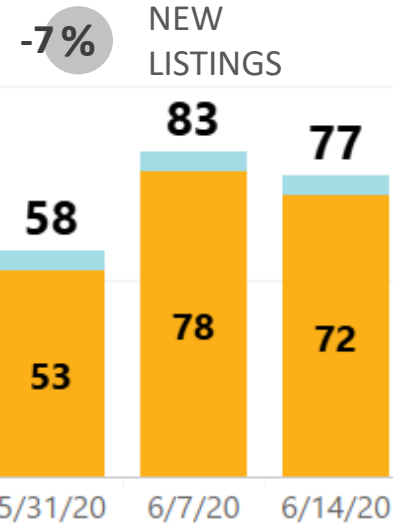

## WEEK-TO-WEEK MARKET WATCH

Week of June 15, 2020

■ Single-Family Residence 
 ■ Townhome/Condominium/Multi-Family 
 ■ All

Dates: June 14 – June 20, 2020

Counties: Alamosa, Chaffee, Conejos, Costilla, Custer, Fremont, Lake, Mineral, Park, Rio Grande, Saguache