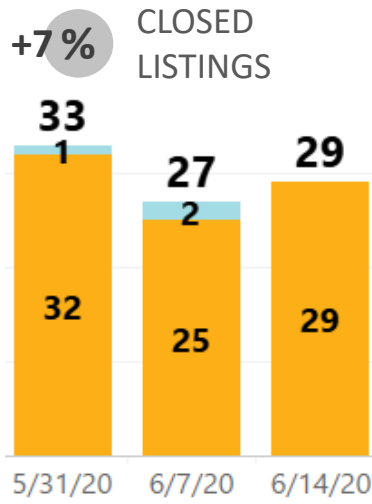

## WEEK-TO-WEEK MARKET WATCH

Week of June 15, 2020

■ Single-Family Residence 
 ■ Townhome/Condominium/Multi-Family 
 ■ All

Dates: June 14 – June 20, 2020

Counties: Alamosa, Chaffee, Conejos, Costilla, Custer, Fremont, Lake, Mineral, Park, Rio Grande, Saguache