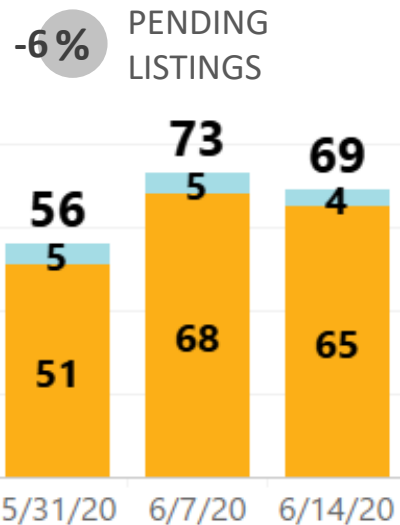

## WEEK-TO-WEEK MARKET WATCH

Week of June 15, 2020

■ Single-Family Residence 
 ■ Townhome/Condominium/Multi-Family 
 ■ All

Dates: June 14 – June 20, 2020

Counties: Alamosa, Chaffee, Conejos, Costilla, Custer, Fremont, Lake, Mineral, Park, Rio Grande, Saguache