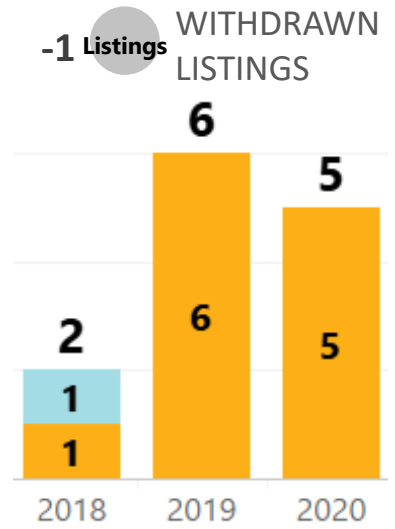

YEAR-TO-YEAR MARKET WATCH

REALTORS® of Central Colorado

June 14 – June 20, 2020
compared to the same
week in 2019

■ Single-Family Residence
■ Townhome/Condominium/Multi-Family
■ All