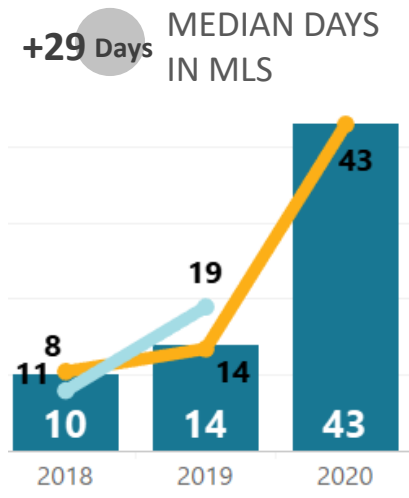

YEAR-TO-YEAR MARKET WATCH

REALTORS® of Central Colorado

June 14 – June 20, 2020
compared to the same
week in 2019

■ Single-Family Residence
■ Townhome/Condominium/Multi-Family
■ All