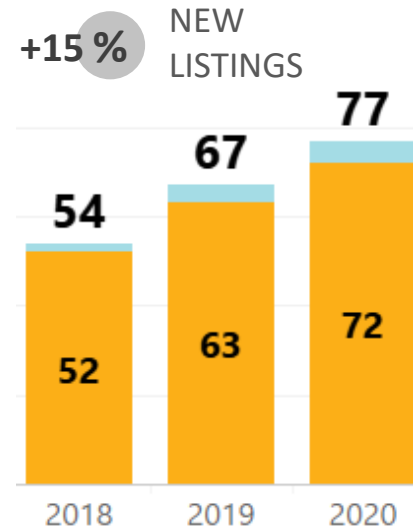

YEAR-TO-YEAR MARKET WATCH

REALTORS® of Central Colorado

June 14 – June 20, 2020
compared to the same
week in 2019

■ Single-Family Residence
■ Townhome/Condominium/Multi-Family
■ All