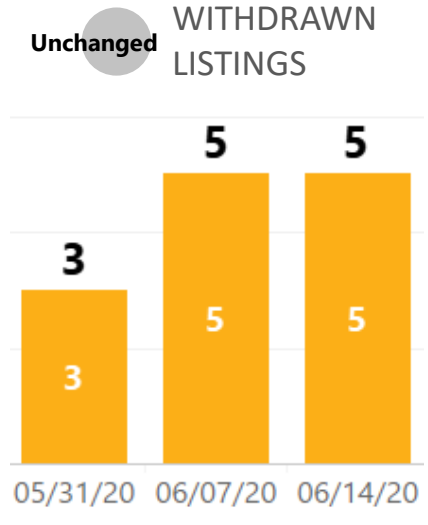

## WEEK-TO-WEEK MARKET WATCH

Week of June 15, 2020

■ Single-Family Residence 
 ■ Townhome/Condominium/Multi-Family 
 ■ All

Dates: June 14 – June 20, 2020

Counties: Alamosa, Chaffee, Conejos, Costilla, Custer, Fremont, Lake, Mineral, Park, Rio Grande, Saguache