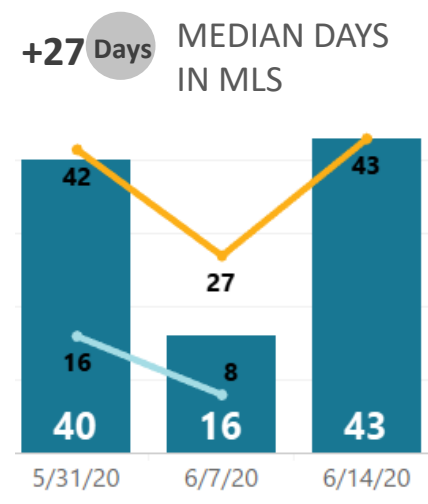

## WEEK-TO-WEEK MARKET WATCH

Week of June 15, 2020

■ Single-Family Residence 
 ■ Townhome/Condominium/Multi-Family 
 ■ All

Dates: June 14 – June 20, 2020

Counties: Alamosa, Chaffee, Conejos, Costilla, Custer, Fremont, Lake, Mineral, Park, Rio Grande, Saguache