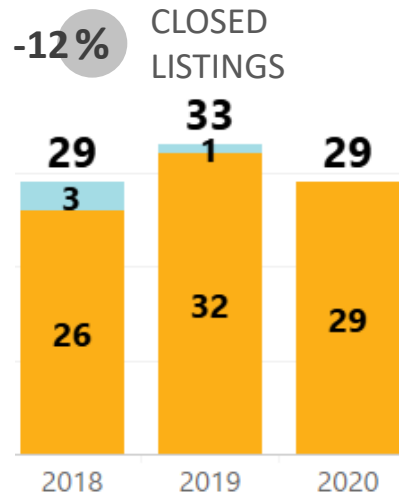

YEAR-TO-YEAR MARKET WATCH

REALTORS® of Central Colorado

June 14 – June 20, 2020
compared to the same
week in 2019

■ Single-Family Residence
■ Townhome/Condominium/Multi-Family
■ All