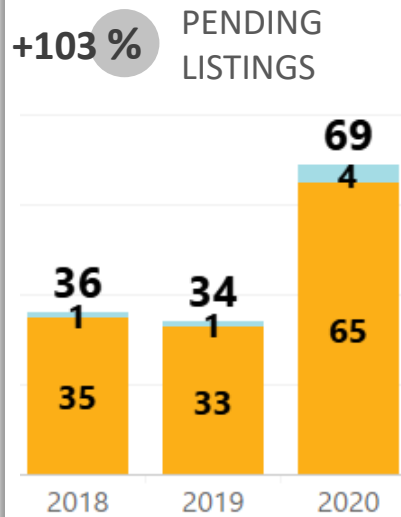

YEAR-TO-YEAR MARKET WATCH

REALTORS® of Central Colorado

June 14 – June 20, 2020
compared to the same
week in 2019

■ Single-Family Residence
■ Townhome/Condominium/Multi-Family
■ All