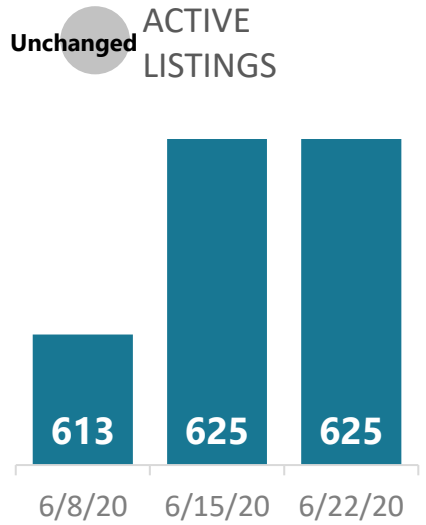

## WEEK-TO-WEEK MARKET WATCH

Week of June 15, 2020

■ Single-Family Residence 
 ■ Townhome/Condominium/Multi-Family 
 ■ All

Dates: June 14 – June 20, 2020

Counties: Alamosa, Chaffee, Conejos, Costilla, Custer, Fremont, Lake, Mineral, Park, Rio Grande, Saguache