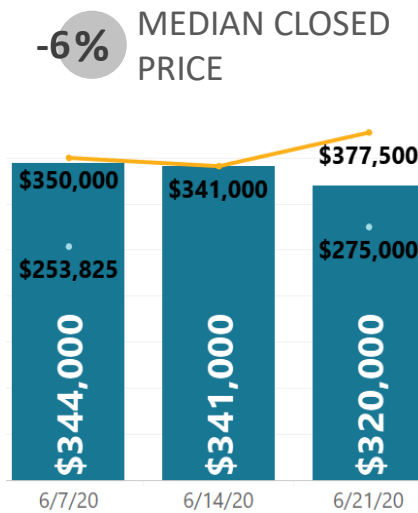

## WEEK-TO-WEEK MARKET WATCH

Week of June 22, 2020

■ Single-Family Residence 
 ■ Townhome/Condominium/Multi-Family 
 ■ All

Dates: June 21 – June 27, 2020

Counties: Alamosa, Chaffee, Conejos, Costilla, Custer, Fremont, Lake, Mineral, Park, Rio Grande, Saguache