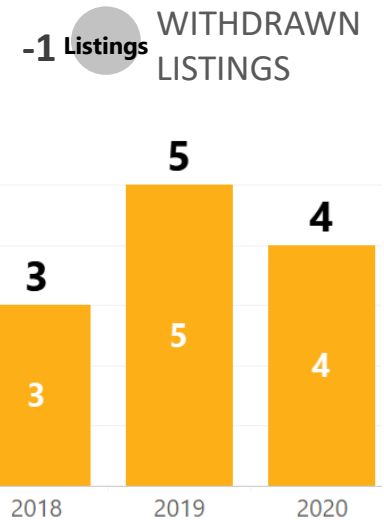

YEAR-TO-YEAR MARKET WATCH

REALTORS® of Central Colorado

June 21 – June 27, 2020
compared to the same
week in 2019

Single-Family Residence   Townhome/Condominium/Multi-Family   All