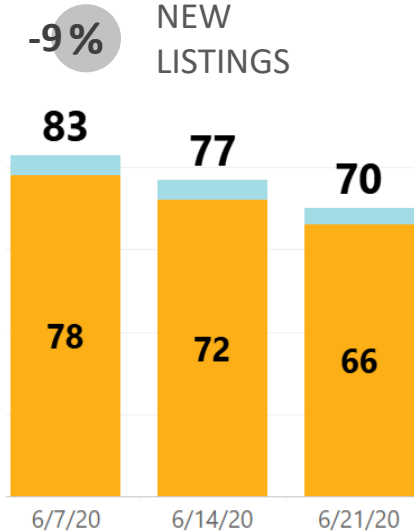

## WEEK-TO-WEEK MARKET WATCH

Week of June 22, 2020

■ Single-Family Residence 
 ■ Townhome/Condominium/Multi-Family 
 ■ All

Dates: June 21 – June 27, 2020

Counties: Alamosa, Chaffee, Conejos, Costilla, Custer, Fremont, Lake, Mineral, Park, Rio Grande, Saguache