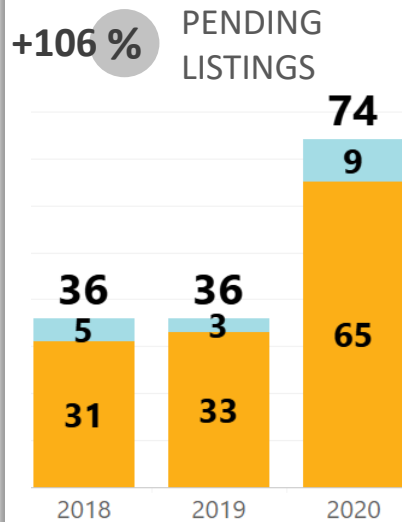

YEAR-TO-YEAR MARKET WATCH

REALTORS® of Central Colorado

June 21 – June 27, 2020
compared to the same
week in 2019

Single-Family Residence   Townhome/Condominium/Multi-Family   All