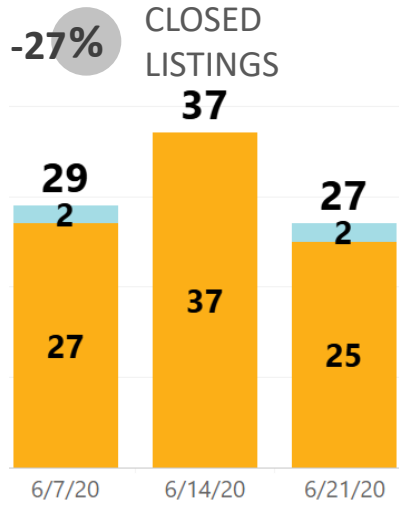

## WEEK-TO-WEEK MARKET WATCH

Week of June 22, 2020

■ Single-Family Residence 
 ■ Townhome/Condominium/Multi-Family 
 ■ All

Dates: June 21 – June 27, 2020

Counties: Alamosa, Chaffee, Conejos, Costilla, Custer, Fremont, Lake, Mineral, Park, Rio Grande, Saguache