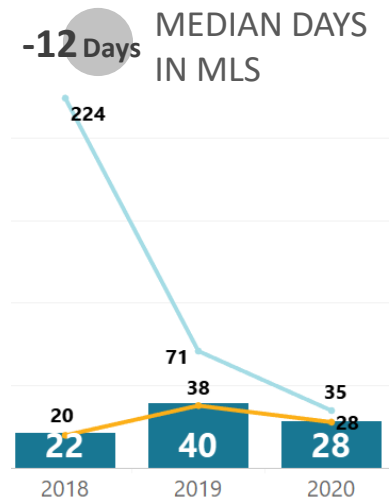

YEAR-TO-YEAR MARKET WATCH

REALTORS® of Central Colorado

June 21 – June 27, 2020
compared to the same
week in 2019

Single-Family Residence   Townhome/Condominium/Multi-Family   All