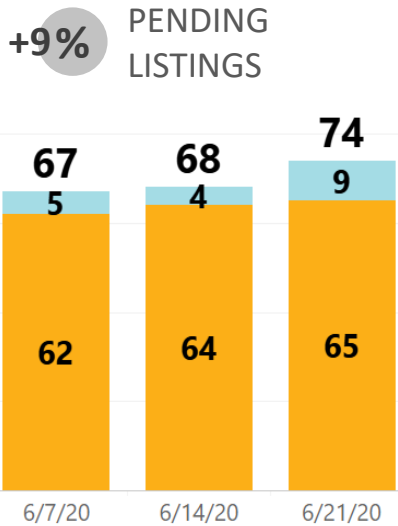

## WEEK-TO-WEEK MARKET WATCH

Week of June 22, 2020

■ Single-Family Residence 
 ■ Townhome/Condominium/Multi-Family 
 ■ All

Dates: June 21 – June 27, 2020

Counties: Alamosa, Chaffee, Conejos, Costilla, Custer, Fremont, Lake, Mineral, Park, Rio Grande, Saguache