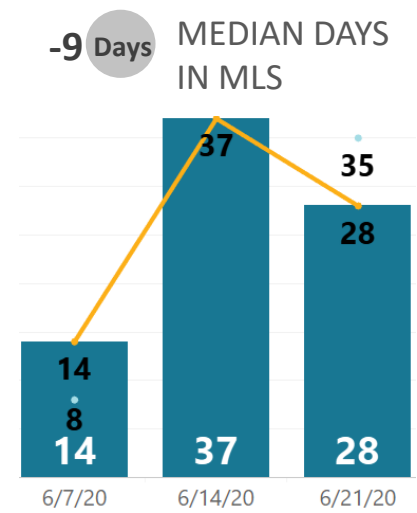

## WEEK-TO-WEEK MARKET WATCH

Week of June 22, 2020

■ Single-Family Residence 
 ■ Townhome/Condominium/Multi-Family 
 ■ All

Dates: June 21 – June 27, 2020

Counties: Alamosa, Chaffee, Conejos, Costilla, Custer, Fremont, Lake, Mineral, Park, Rio Grande, Saguache