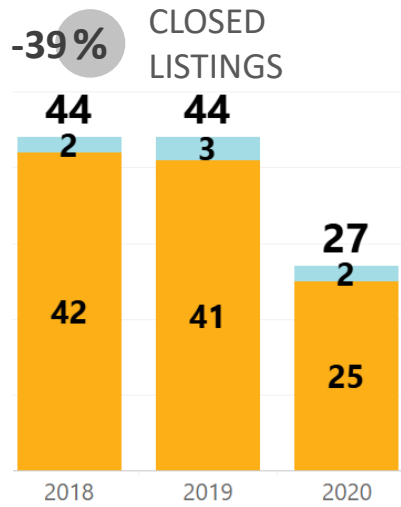

YEAR-TO-YEAR MARKET WATCH

REALTORS® of Central Colorado

June 21 – June 27, 2020
compared to the same
week in 2019

Single-Family Residence   Townhome/Condominium/Multi-Family   All