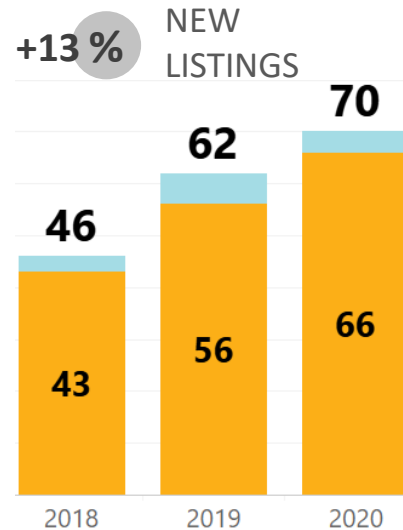

YEAR-TO-YEAR MARKET WATCH

REALTORS® of Central Colorado

June 21 – June 27, 2020
compared to the same
week in 2019

Single-Family Residence   Townhome/Condominium/Multi-Family   All