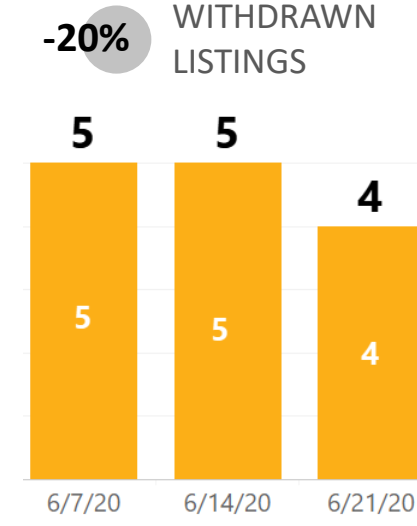

## WEEK-TO-WEEK MARKET WATCH

Week of June 22, 2020

■ Single-Family Residence 
 ■ Townhome/Condominium/Multi-Family 
 ■ All

Dates: June 21 – June 27, 2020

Counties: Alamosa, Chaffee, Conejos, Costilla, Custer, Fremont, Lake, Mineral, Park, Rio Grande, Saguache