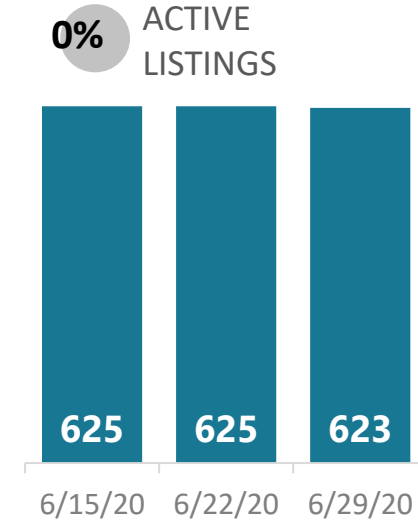

## WEEK-TO-WEEK MARKET WATCH

Week of June 22, 2020

■ Single-Family Residence 
 ■ Townhome/Condominium/Multi-Family 
 ■ All

Dates: June 21 – June 27, 2020

Counties: Alamosa, Chaffee, Conejos, Costilla, Custer, Fremont, Lake, Mineral, Park, Rio Grande, Saguache