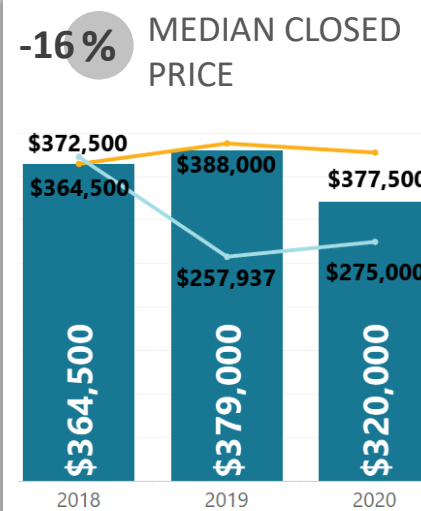

YEAR-TO-YEAR MARKET WATCH

REALTORS® of Central Colorado

June 21 – June 27, 2020
compared to the same
week in 2019

Single-Family Residence   Townhome/Condominium/Multi-Family   All