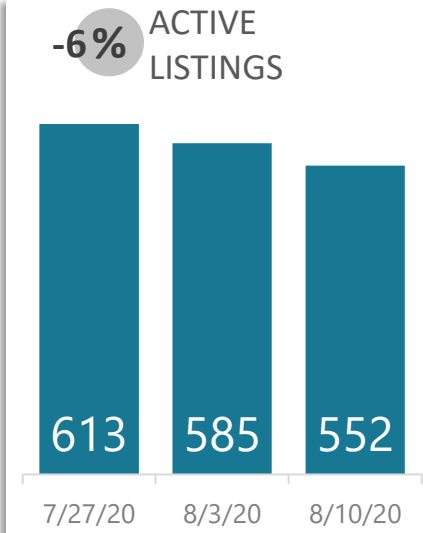

## WEEK-TO-WEEK MARKET WATCH

Week of August 3, 2020

Single-Family Residence    Townhome/Condominium/Multi-Family    All

Dates: August 2 – 8, 2020

Counties: Alamosa, Chaffee, Conejos, Costilla, Custer, Fremont, Lake, Mineral, Park, Rio Grande, Saguache