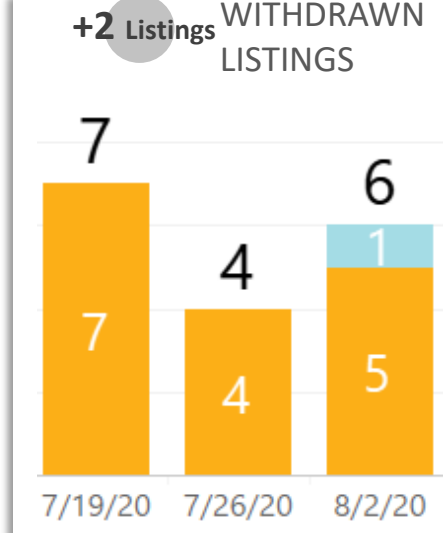

## WEEK-TO-WEEK MARKET WATCH

Week of August 3, 2020

Single-Family Residence    Townhome/Condominium/Multi-Family    All

Dates: August 2 – 8, 2020

Counties: Alamosa, Chaffee, Conejos, Costilla, Custer, Fremont, Lake, Mineral, Park, Rio Grande, Saguache