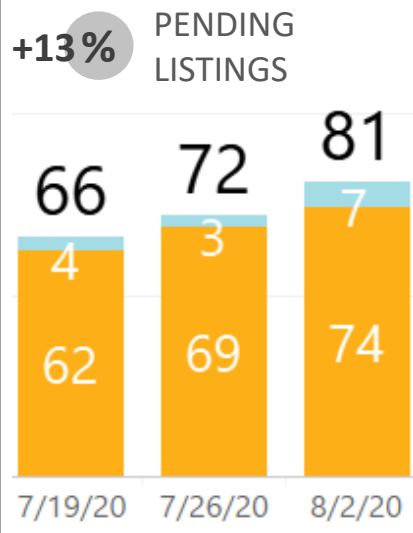

## WEEK-TO-WEEK MARKET WATCH

Week of August 3, 2020

Single-Family Residence    Townhome/Condominium/Multi-Family    All

Dates: August 2 – 8, 2020

Counties: Alamosa, Chaffee, Conejos, Costilla, Custer, Fremont, Lake, Mineral, Park, Rio Grande, Saguache