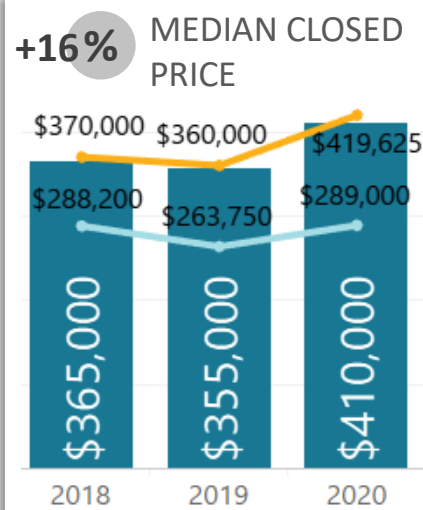

YEAR-TO-YEAR MARKET WATCH

REALTORS® of Central Colorado

August 2 – 8, 2020
compared to the same
week in 2019 and 2018

Single-Family Residence   Townhome/Condominium/Multi-Family   All