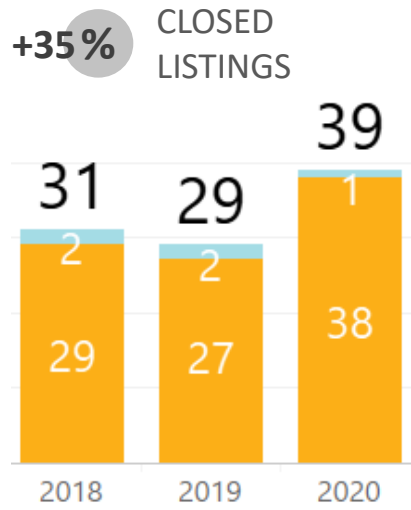

YEAR-TO-YEAR MARKET WATCH

REALTORS® of Central Colorado

August 2 – 8, 2020
compared to the same
week in 2019 and 2018

Single-Family Residence   Townhome/Condominium/Multi-Family   All