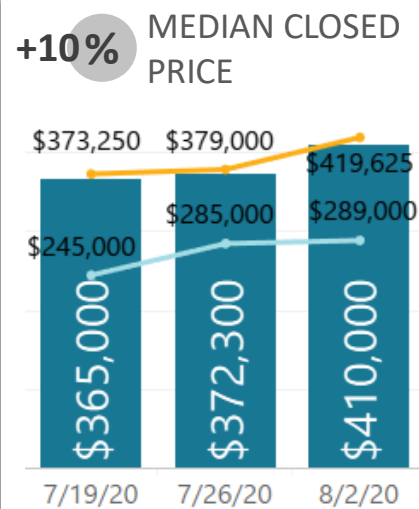

## WEEK-TO-WEEK MARKET WATCH

Week of August 3, 2020

Single-Family Residence    Townhome/Condominium/Multi-Family    All

Dates: August 2 – 8, 2020

Counties: Alamosa, Chaffee, Conejos, Costilla, Custer, Fremont, Lake, Mineral, Park, Rio Grande, Saguache