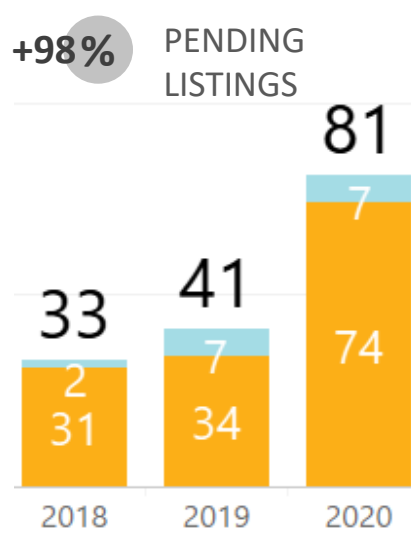

YEAR-TO-YEAR MARKET WATCH

REALTORS® of Central Colorado

August 2 – 8, 2020
compared to the same
week in 2019 and 2018

Single-Family Residence   Townhome/Condominium/Multi-Family   All