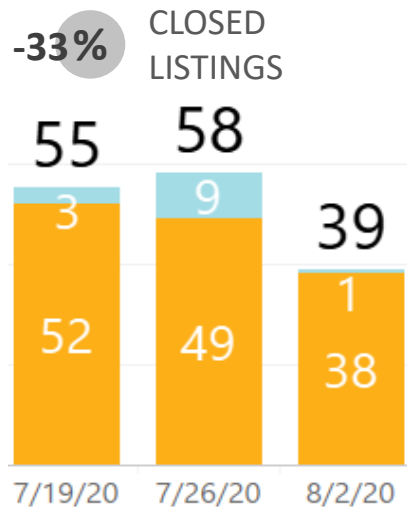

## WEEK-TO-WEEK MARKET WATCH

Week of August 3, 2020

Single-Family Residence    Townhome/Condominium/Multi-Family    All

Dates: August 2 – 8, 2020

Counties: Alamosa, Chaffee, Conejos, Costilla, Custer, Fremont, Lake, Mineral, Park, Rio Grande, Saguache