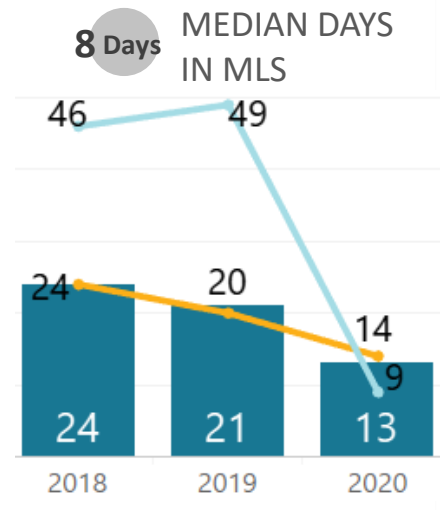

YEAR-TO-YEAR MARKET WATCH

REALTORS® of Central Colorado

August 2 – 8, 2020
compared to the same
week in 2019 and 2018

Single-Family Residence   Townhome/Condominium/Multi-Family   All