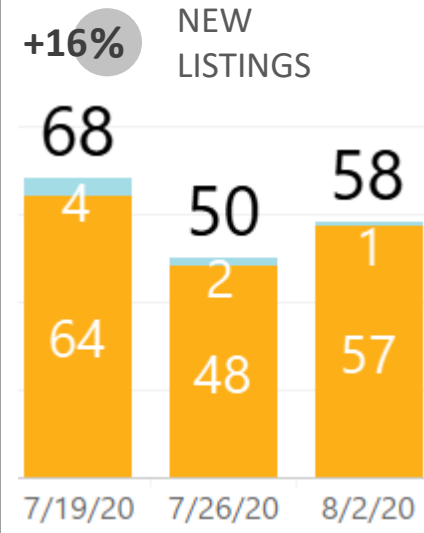

## WEEK-TO-WEEK MARKET WATCH

Week of August 3, 2020

Single-Family Residence    Townhome/Condominium/Multi-Family    All

Dates: August 2 – 8, 2020

Counties: Alamosa, Chaffee, Conejos, Costilla, Custer, Fremont, Lake, Mineral, Park, Rio Grande, Saguache