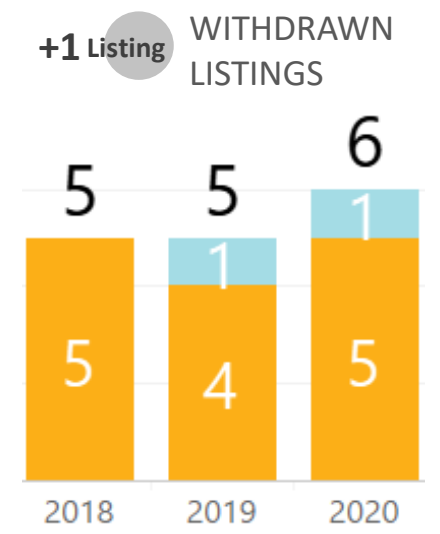

YEAR-TO-YEAR MARKET WATCH

REALTORS® of Central Colorado

August 2 – 8, 2020
compared to the same
week in 2019 and 2018

Single-Family Residence   Townhome/Condominium/Multi-Family   All