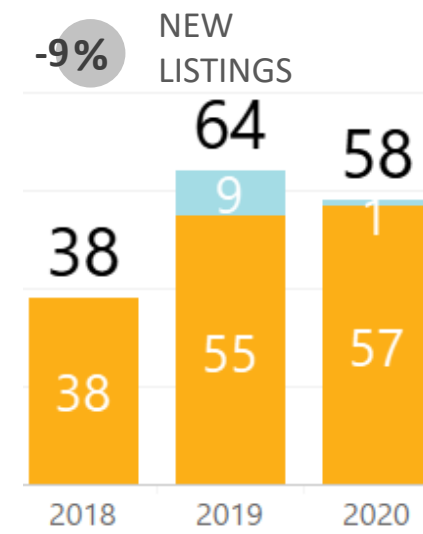

YEAR-TO-YEAR MARKET WATCH

REALTORS® of Central Colorado

August 2 – 8, 2020
compared to the same
week in 2019 and 2018

Single-Family Residence   Townhome/Condominium/Multi-Family   All