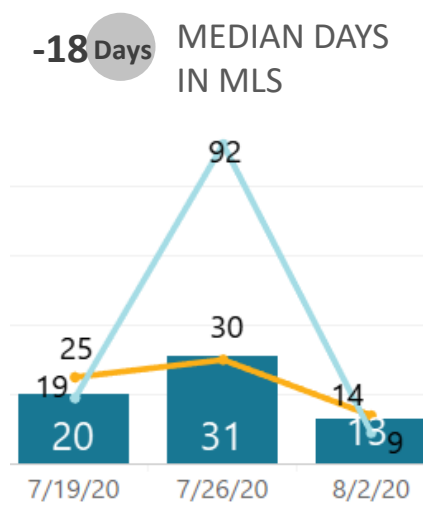

## WEEK-TO-WEEK MARKET WATCH

Week of August 3, 2020

Single-Family Residence    Townhome/Condominium/Multi-Family    All

Dates: August 2 – 8, 2020

Counties: Alamosa, Chaffee, Conejos, Costilla, Custer, Fremont, Lake, Mineral, Park, Rio Grande, Saguache