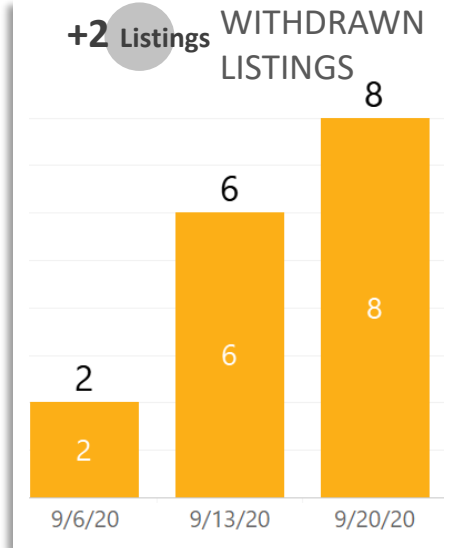

## WEEK-TO-WEEK MARKET WATCH

Week of September 20, 2020

■ Single-Family Residence 
 ■ Townhome/Condominium/Multi-Family 
 ■ All

Dates: September 20 - 26, 2020

Counties: Alamosa, Chaffee, Conejos, Costilla, Custer, Fremont, Lake, Mineral, Park, Rio Grande, Saguache