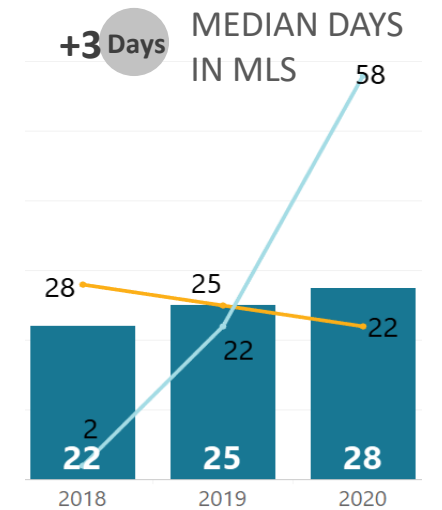

## WEEK-TO-WEEK MARKET WATCH

Week of September 20, 2020

■ Single-Family Residence 
 ■ Townhome/Condominium/Multi-Family 
 ■ All

Dates: September 20 - 26, 2020

Counties: Alamosa, Chaffee, Conejos, Costilla, Custer, Fremont, Lake, Mineral, Park, Rio Grande, Saguache

# YEAR-TO-YEAR MARKET WATCH

**REALTORS® of  
Central Colorado**  
September 20-26, 2020  
compared to the same  
week in 2019 and 2018

Single-Family Residence    Townhome/Condominium/Multi-Family    All