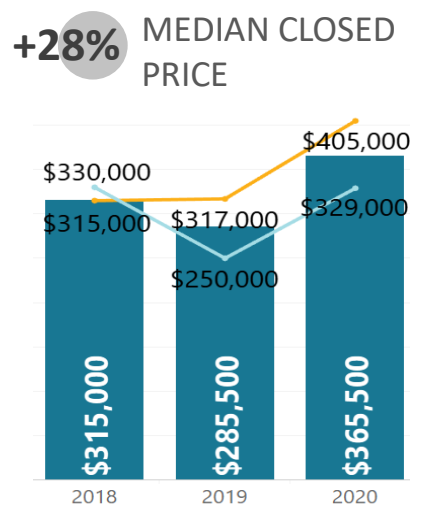

## WEEK-TO-WEEK MARKET WATCH

Week of September 20, 2020

■ Single-Family Residence 
 ■ Townhome/Condominium/Multi-Family 
 ■ All

Dates: September 20 - 26, 2020

Counties: Alamosa, Chaffee, Conejos, Costilla, Custer, Fremont, Lake, Mineral, Park, Rio Grande, Saguache

# YEAR-TO-YEAR MARKET WATCH

**REALTORS® of  
Central Colorado**  
September 20-26, 2020  
compared to the same  
week in 2019 and 2018

Single-Family Residence    Townhome/Condominium/Multi-Family    All