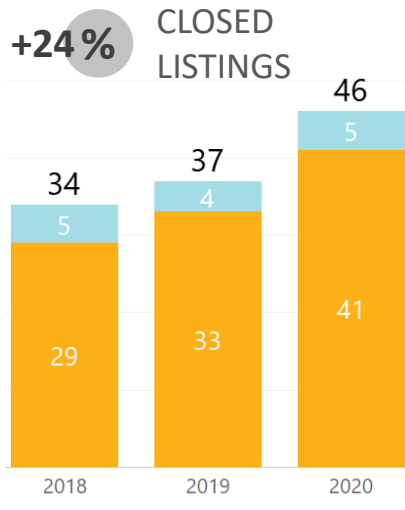

## WEEK-TO-WEEK MARKET WATCH

Week of September 20, 2020

■ Single-Family Residence 
 ■ Townhome/Condominium/Multi-Family 
 ■ All

Dates: September 20 - 26, 2020

Counties: Alamosa, Chaffee, Conejos, Costilla, Custer, Fremont, Lake, Mineral, Park, Rio Grande, Saguache

# YEAR-TO-YEAR MARKET WATCH

**REALTORS® of  
Central Colorado**  
September 20-26, 2020  
compared to the same  
week in 2019 and 2018

Single-Family Residence    Townhome/Condominium/Multi-Family    All