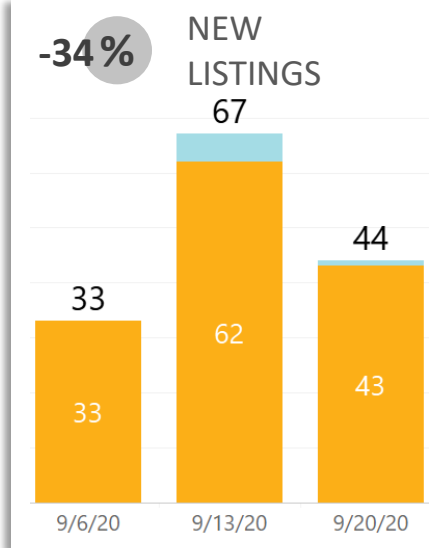

## WEEK-TO-WEEK MARKET WATCH

Week of September 20, 2020

■ Single-Family Residence 
 ■ Townhome/Condominium/Multi-Family 
 ■ All

Dates: September 20 - 26, 2020

Counties: Alamosa, Chaffee, Conejos, Costilla, Custer, Fremont, Lake, Mineral, Park, Rio Grande, Saguache