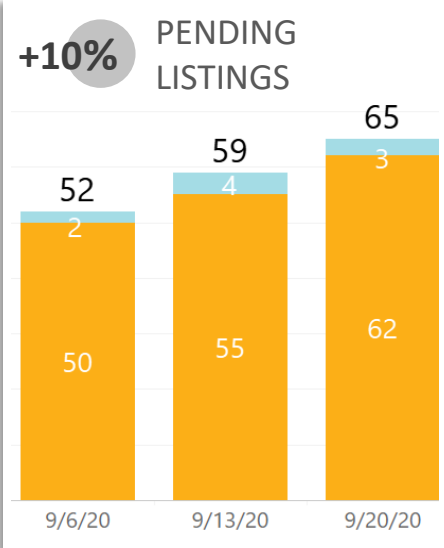

## WEEK-TO-WEEK MARKET WATCH

Week of September 20, 2020

■ Single-Family Residence 
 ■ Townhome/Condominium/Multi-Family 
 ■ All

Dates: September 20 - 26, 2020

Counties: Alamosa, Chaffee, Conejos, Costilla, Custer, Fremont, Lake, Mineral, Park, Rio Grande, Saguache