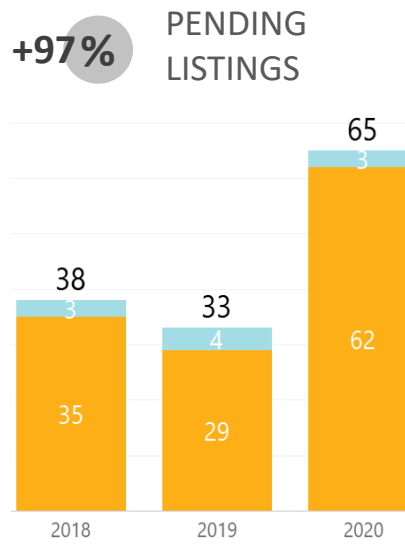

## WEEK-TO-WEEK MARKET WATCH

Week of September 20, 2020

■ Single-Family Residence 
 ■ Townhome/Condominium/Multi-Family 
 ■ All

Dates: September 20 - 26, 2020

Counties: Alamosa, Chaffee, Conejos, Costilla, Custer, Fremont, Lake, Mineral, Park, Rio Grande, Saguache

# YEAR-TO-YEAR MARKET WATCH

**REALTORS® of  
Central Colorado**  
September 20-26, 2020  
compared to the same  
week in 2019 and 2018

Single-Family Residence    Townhome/Condominium/Multi-Family    All