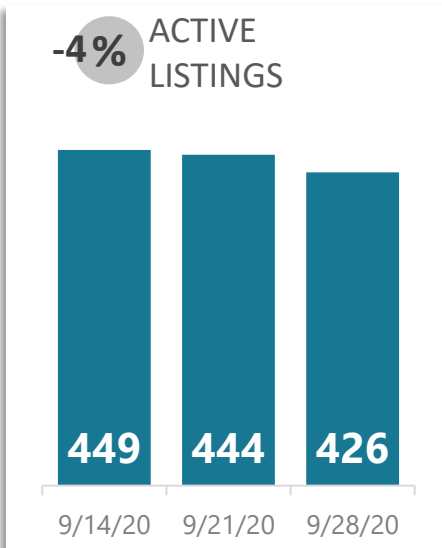

## WEEK-TO-WEEK MARKET WATCH

Week of September 20, 2020

■ Single-Family Residence 
 ■ Townhome/Condominium/Multi-Family 
 ■ All

Dates: September 20 - 26, 2020

Counties: Alamosa, Chaffee, Conejos, Costilla, Custer, Fremont, Lake, Mineral, Park, Rio Grande, Saguache