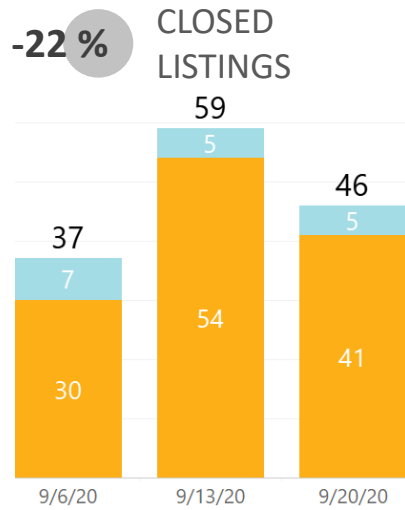

## WEEK-TO-WEEK MARKET WATCH

Week of September 20, 2020

■ Single-Family Residence 
 ■ Townhome/Condominium/Multi-Family 
 ■ All

Dates: September 20 - 26, 2020

Counties: Alamosa, Chaffee, Conejos, Costilla, Custer, Fremont, Lake, Mineral, Park, Rio Grande, Saguache