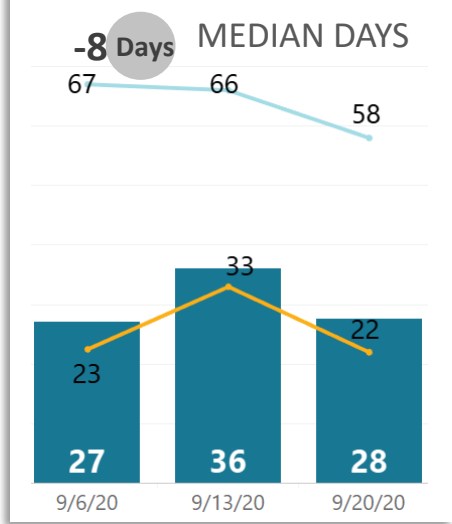

## WEEK-TO-WEEK MARKET WATCH

Week of September 20, 2020

■ Single-Family Residence 
 ■ Townhome/Condominium/Multi-Family 
 ■ All

Dates: September 20 - 26, 2020

Counties: Alamosa, Chaffee, Conejos, Costilla, Custer, Fremont, Lake, Mineral, Park, Rio Grande, Saguache