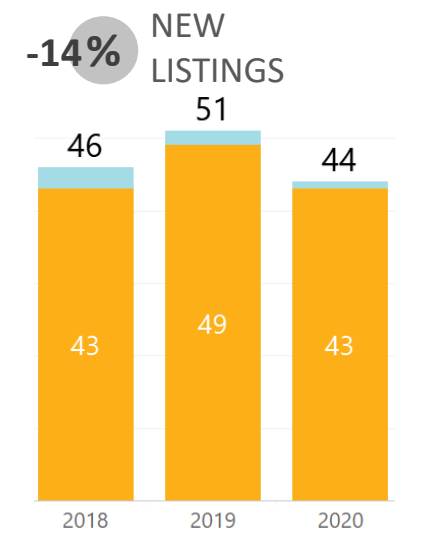

## WEEK-TO-WEEK MARKET WATCH

Week of September 20, 2020

■ Single-Family Residence 
 ■ Townhome/Condominium/Multi-Family 
 ■ All

Dates: September 20 - 26, 2020

Counties: Alamosa, Chaffee, Conejos, Costilla, Custer, Fremont, Lake, Mineral, Park, Rio Grande, Saguache

# YEAR-TO-YEAR MARKET WATCH

**REALTORS® of  
Central Colorado**  
September 20-26, 2020  
compared to the same  
week in 2019 and 2018

Single-Family Residence    Townhome/Condominium/Multi-Family    All