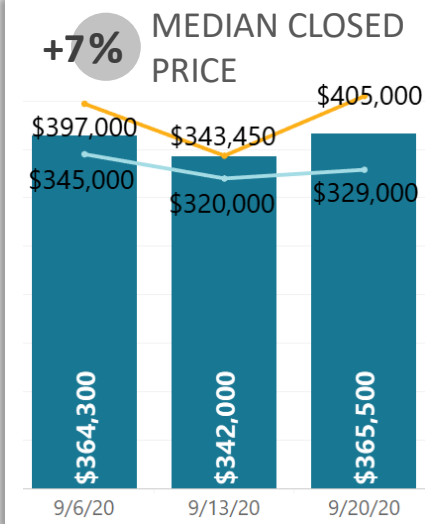

## WEEK-TO-WEEK MARKET WATCH

Week of September 20, 2020

■ Single-Family Residence 
 ■ Townhome/Condominium/Multi-Family 
 ■ All

Dates: September 20 - 26, 2020

Counties: Alamosa, Chaffee, Conejos, Costilla, Custer, Fremont, Lake, Mineral, Park, Rio Grande, Saguache