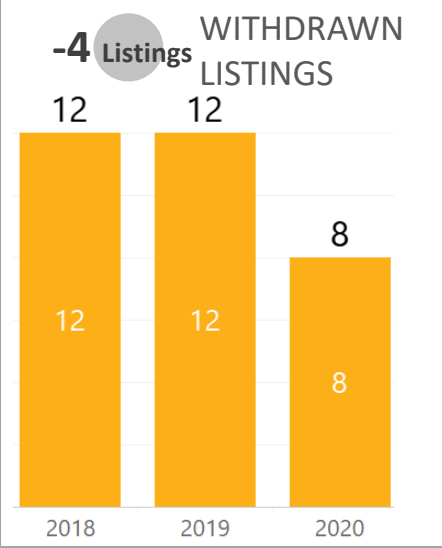

## WEEK-TO-WEEK MARKET WATCH

Week of September 20, 2020

■ Single-Family Residence 
 ■ Townhome/Condominium/Multi-Family 
 ■ All

Dates: September 20 - 26, 2020

Counties: Alamosa, Chaffee, Conejos, Costilla, Custer, Fremont, Lake, Mineral, Park, Rio Grande, Saguache

# YEAR-TO-YEAR MARKET WATCH

**REALTORS® of  
Central Colorado**  
September 20-26, 2020  
compared to the same  
week in 2019 and 2018

Single-Family Residence    Townhome/Condominium/Multi-Family    All