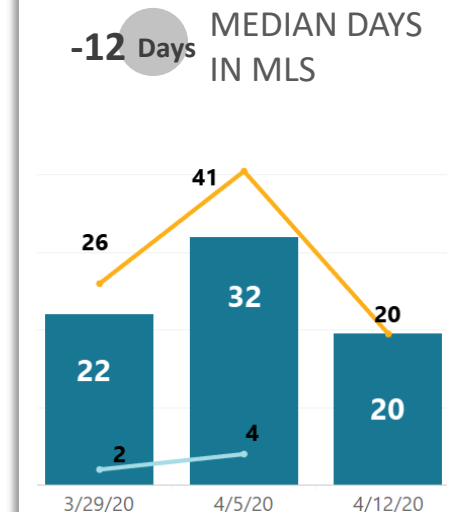

## WEEK-TO-WEEK MARKET WATCH

April 12-18, 2020

Single-Family Residence    Townhome/Condominium/Multi-Family    All

Dates: April 12 – April 18, 2020

Counties: Alamosa, Chaffee, Conejos, Costilla, Custer, Fremont, Lake, Mineral, Park, Rio Grande, Saguache