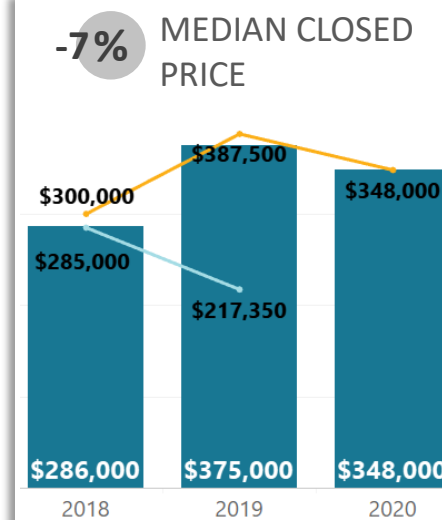

YEAR-TO-YEAR MARKET WATCH

REALTORS® of Central Colorado

April 12-19, 2020
compared to the same
week in 2019

Single-Family Residence   Townhome/Condominium/Multi-Family   All