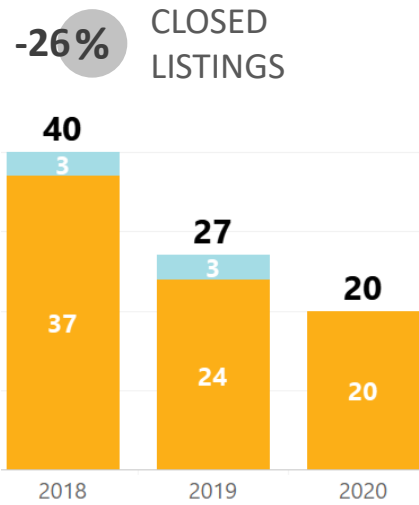

YEAR-TO-YEAR MARKET WATCH

REALTORS® of Central Colorado

April 12-19, 2020
compared to the same
week in 2019

Single-Family Residence   Townhome/Condominium/Multi-Family   All