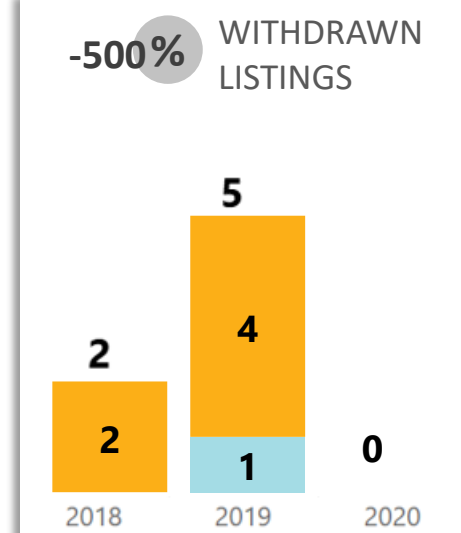

YEAR-TO-YEAR MARKET WATCH

REALTORS® of Central Colorado

April 12-19, 2020
compared to the same
week in 2019

Single-Family Residence   Townhome/Condominium/Multi-Family   All