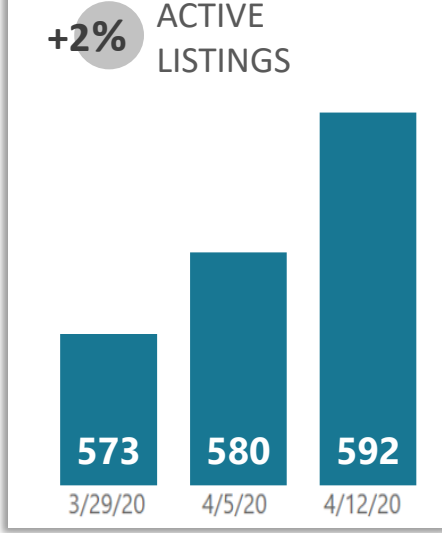

## WEEK-TO-WEEK MARKET WATCH

April 12-18, 2020

Single-Family Residence    Townhome/Condominium/Multi-Family    All

Dates: April 12 – April 18, 2020

Counties: Alamosa, Chaffee, Conejos, Costilla, Custer, Fremont, Lake, Mineral, Park, Rio Grande, Saguache