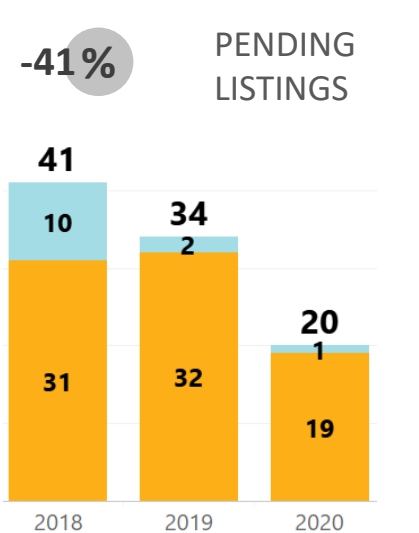

YEAR-TO-YEAR MARKET WATCH

REALTORS® of Central Colorado

April 12-19, 2020
compared to the same
week in 2019

Single-Family Residence   Townhome/Condominium/Multi-Family   All