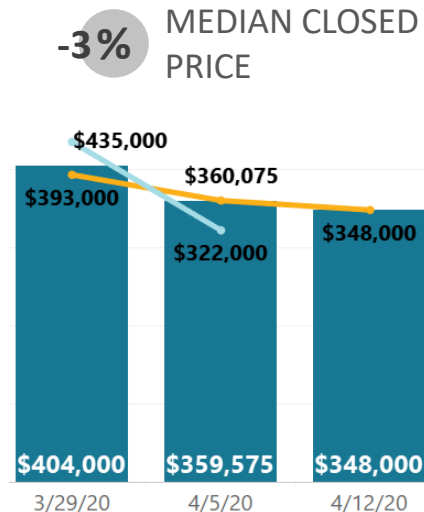

## WEEK-TO-WEEK MARKET WATCH

April 12-18, 2020

Single-Family Residence    Townhome/Condominium/Multi-Family    All

Dates: April 12 – April 18, 2020

Counties: Alamosa, Chaffee, Conejos, Costilla, Custer, Fremont, Lake, Mineral, Park, Rio Grande, Saguache