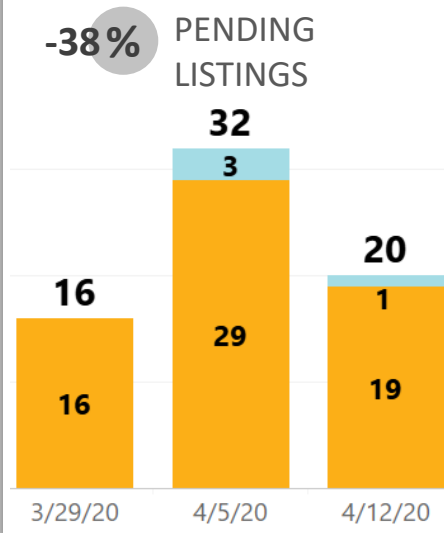

## WEEK-TO-WEEK MARKET WATCH

April 12-18, 2020

Single-Family Residence    Townhome/Condominium/Multi-Family    All

Dates: April 12 – April 18, 2020

Counties: Alamosa, Chaffee, Conejos, Costilla, Custer, Fremont, Lake, Mineral, Park, Rio Grande, Saguache