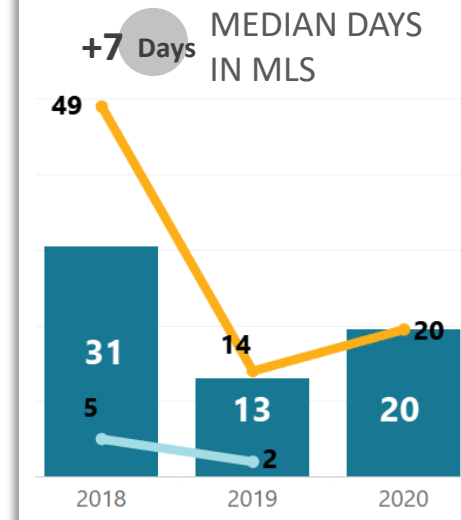

YEAR-TO-YEAR MARKET WATCH

REALTORS® of Central Colorado

April 12-19, 2020
compared to the same
week in 2019

Single-Family Residence   Townhome/Condominium/Multi-Family   All