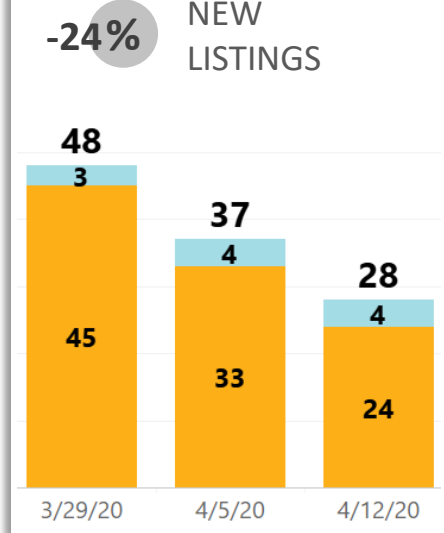

## WEEK-TO-WEEK MARKET WATCH

April 12-18, 2020

Single-Family Residence    Townhome/Condominium/Multi-Family    All

Dates: April 12 – April 18, 2020

Counties: Alamosa, Chaffee, Conejos, Costilla, Custer, Fremont, Lake, Mineral, Park, Rio Grande, Saguache