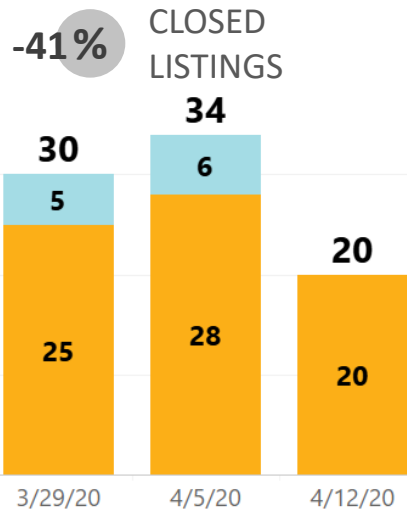

## WEEK-TO-WEEK MARKET WATCH

April 12-18, 2020

Single-Family Residence    Townhome/Condominium/Multi-Family    All

Dates: April 12 – April 18, 2020

Counties: Alamosa, Chaffee, Conejos, Costilla, Custer, Fremont, Lake, Mineral, Park, Rio Grande, Saguache