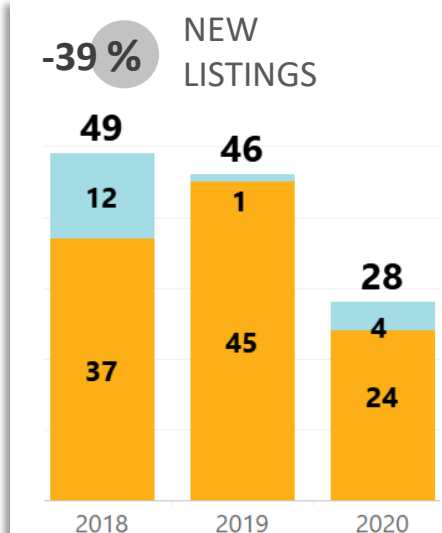

YEAR-TO-YEAR MARKET WATCH

REALTORS® of Central Colorado

April 12-19, 2020
compared to the same
week in 2019

Single-Family Residence   Townhome/Condominium/Multi-Family   All