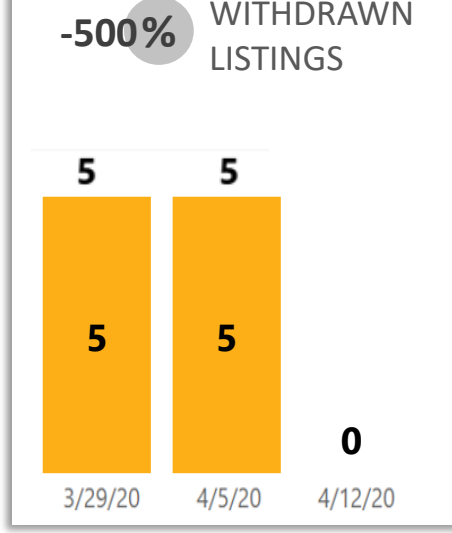

## WEEK-TO-WEEK MARKET WATCH

April 12-18, 2020

Single-Family Residence    Townhome/Condominium/Multi-Family    All

Dates: April 12 – April 18, 2020

Counties: Alamosa, Chaffee, Conejos, Costilla, Custer, Fremont, Lake, Mineral, Park, Rio Grande, Saguache