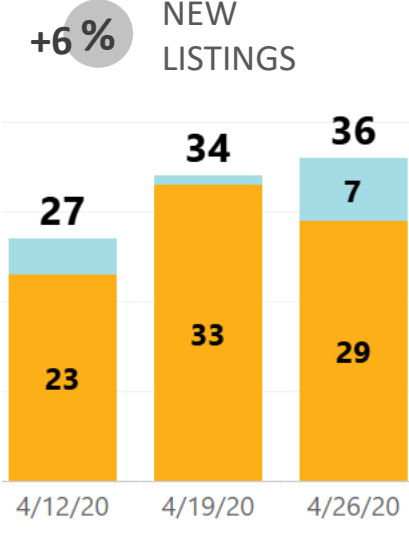

REALTORS® of Central Colorado

WEEK-TO-WEEK MARKET WATCH

April 26-May 2, 2020

Single-Family Residence Townhome/Condominium/Multi-Family All

Dates: April 26 – May 2, 2020

Counties: Alamosa, Chaffee, Conejos, Costilla, Custer, Fremont, Lake, Mineral, Park, Rio Grande, Saguache