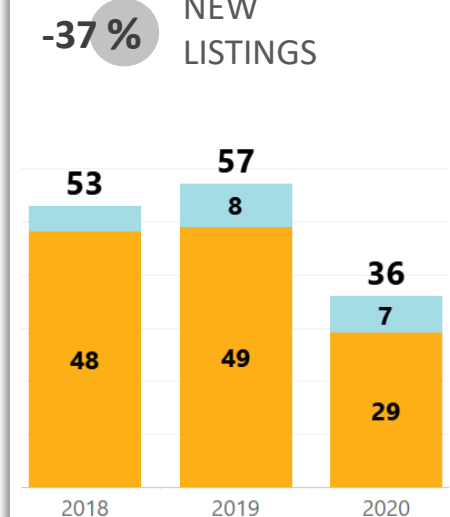

YEAR-TO-YEAR MARKET WATCH

REALTORS® of Central Colorado

April 26-May 2, 2020
compared to the same
week in 2019

■ Single-Family Residence
■ Townhome/Condominium/Multi-Family
■ All