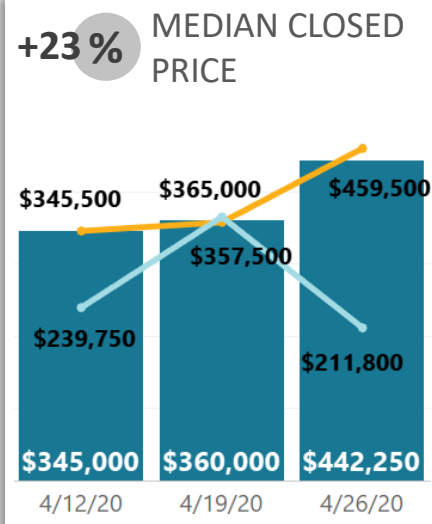

REALTORS® of Central Colorado

WEEK-TO-WEEK MARKET WATCH

April 26-May 2, 2020

Single-Family Residence Townhome/Condominium/Multi-Family All

Dates: April 26 – May 2, 2020

Counties: Alamosa, Chaffee, Conejos, Costilla, Custer, Fremont, Lake, Mineral, Park, Rio Grande, Saguache