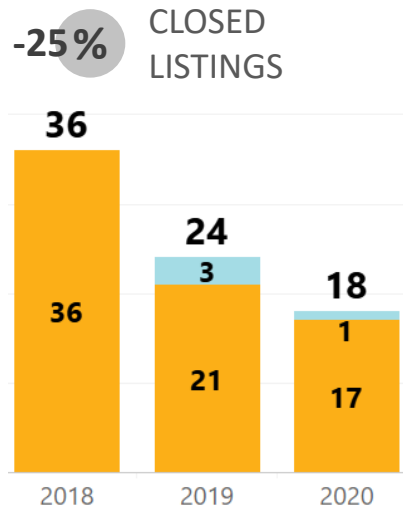

YEAR-TO-YEAR MARKET WATCH

REALTORS® of Central Colorado

April 26-May 2, 2020
compared to the same
week in 2019

■ Single-Family Residence
■ Townhome/Condominium/Multi-Family
■ All