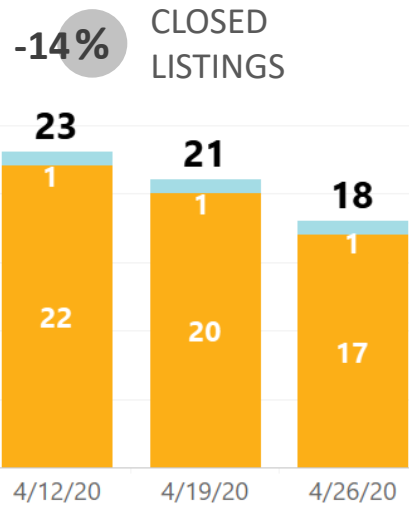

REALTORS® of Central Colorado

WEEK-TO-WEEK MARKET WATCH

April 26-May 2, 2020

Single-Family Residence Townhome/Condominium/Multi-Family All

Dates: April 26 – May 2, 2020

Counties: Alamosa, Chaffee, Conejos, Costilla, Custer, Fremont, Lake, Mineral, Park, Rio Grande, Saguache