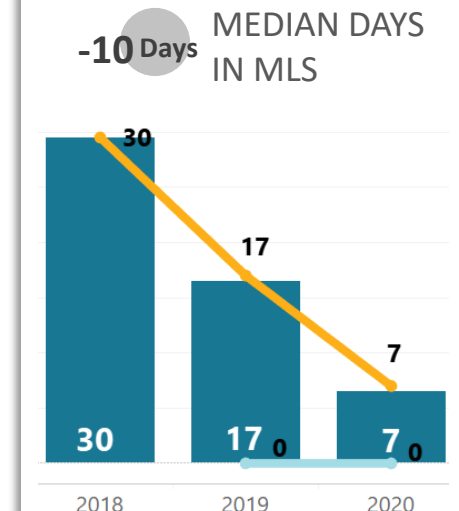

YEAR-TO-YEAR MARKET WATCH

REALTORS® of Central Colorado

April 26-May 2, 2020
compared to the same
week in 2019

■ Single-Family Residence
■ Townhome/Condominium/Multi-Family
■ All