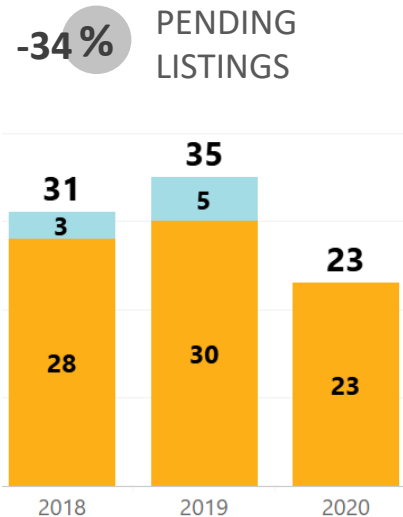

YEAR-TO-YEAR MARKET WATCH

REALTORS® of Central Colorado

April 26-May 2, 2020
compared to the same
week in 2019

■ Single-Family Residence
■ Townhome/Condominium/Multi-Family
■ All