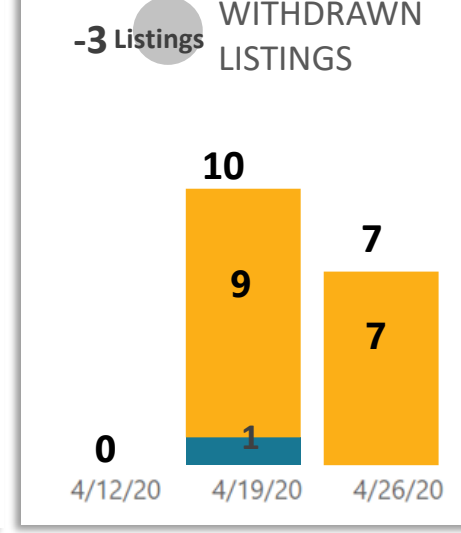

REALTORS® of Central Colorado

WEEK-TO-WEEK MARKET WATCH

April 26-May 2, 2020

Single-Family Residence Townhome/Condominium/Multi-Family All

Dates: April 26 – May 2, 2020

Counties: Alamosa, Chaffee, Conejos, Costilla, Custer, Fremont, Lake, Mineral, Park, Rio Grande, Saguache