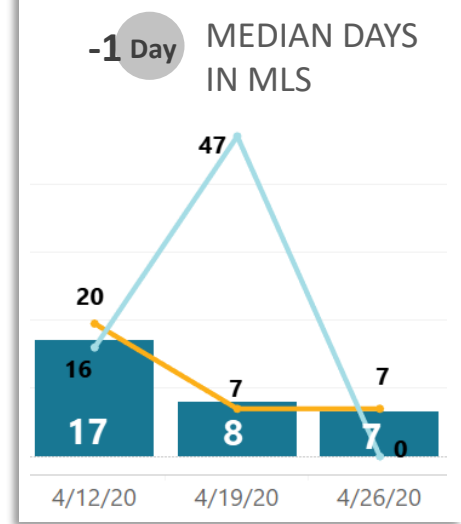

REALTORS® of Central Colorado

WEEK-TO-WEEK MARKET WATCH

April 26-May 2, 2020

Single-Family Residence Townhome/Condominium/Multi-Family All

Dates: April 26 – May 2, 2020

Counties: Alamosa, Chaffee, Conejos, Costilla, Custer, Fremont, Lake, Mineral, Park, Rio Grande, Saguache