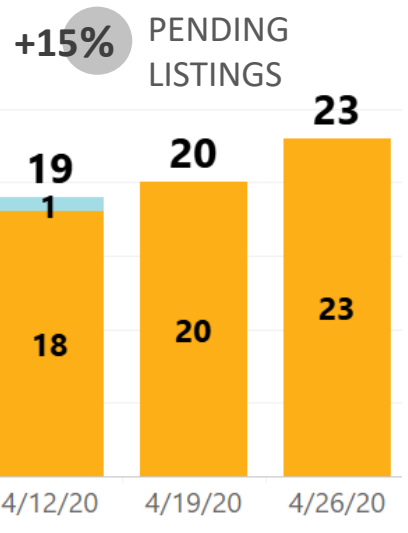

REALTORS® of Central Colorado

WEEK-TO-WEEK MARKET WATCH

April 26-May 2, 2020

Single-Family Residence Townhome/Condominium/Multi-Family All

Dates: April 26 – May 2, 2020

Counties: Alamosa, Chaffee, Conejos, Costilla, Custer, Fremont, Lake, Mineral, Park, Rio Grande, Saguache