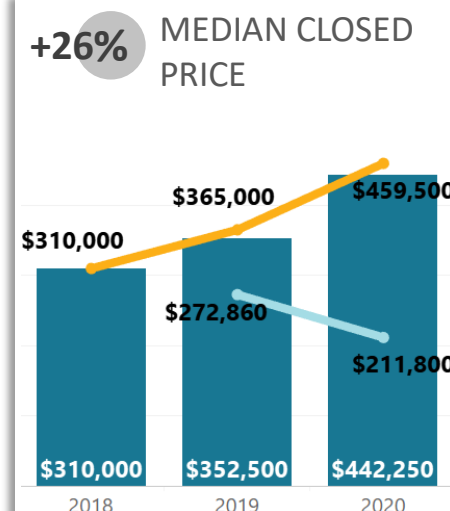

YEAR-TO-YEAR MARKET WATCH

REALTORS® of Central Colorado

April 26-May 2, 2020
compared to the same
week in 2019

■ Single-Family Residence
■ Townhome/Condominium/Multi-Family
■ All