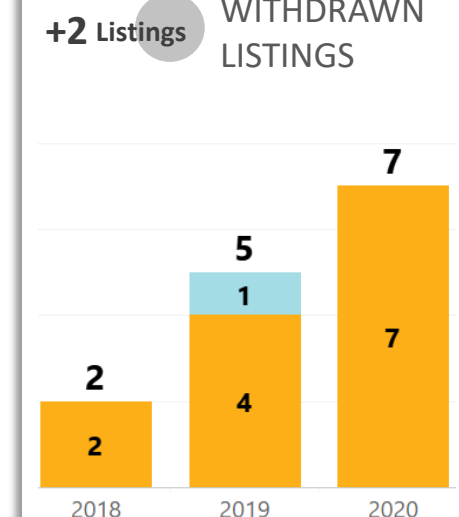

REALTORS® of Central Colorado

WEEK-TO-WEEK MARKET WATCH

April 26-May 2, 2020

Single-Family Residence Townhome/Condominium/Multi-Family All

Dates: April 26 – May 2, 2020

Counties: Alamosa, Chaffee, Conejos, Costilla, Custer, Fremont, Lake, Mineral, Park, Rio Grande, Saguache

YEAR-TO-YEAR MARKET WATCH

REALTORS® of Central Colorado

April 26-May 2, 2020
compared to the same
week in 2019

■ Single-Family Residence
 ■ Townhome/Condominium/Multi-Family
 ■ All