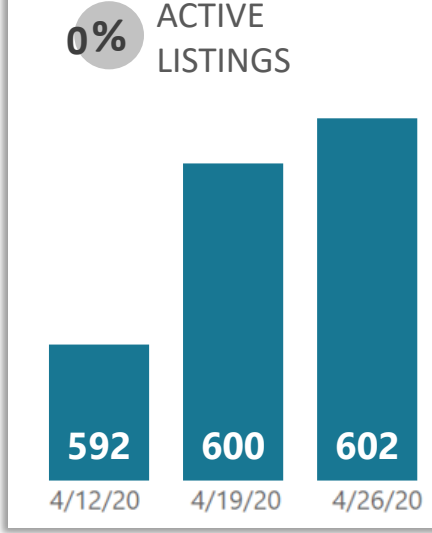

REALTORS® of Central Colorado

WEEK-TO-WEEK MARKET WATCH

April 26-May 2, 2020

Single-Family Residence Townhome/Condominium/Multi-Family All

Dates: April 26 – May 2, 2020

Counties: Alamosa, Chaffee, Conejos, Costilla, Custer, Fremont, Lake, Mineral, Park, Rio Grande, Saguache

YEAR-TO-YEAR MARKET WATCH

REALTORS® of Central Colorado

April 26-May 2, 2020
compared to the same
week in 2019

■ Single-Family Residence
 ■ Townhome/Condominium/Multi-Family
 ■ All