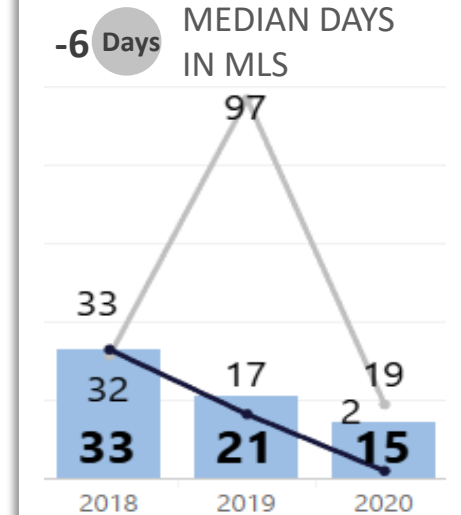

WEEK-TO-WEEK MARKET WATCH

Routt County

October 4 - October 10, 2020

■ Single-Family Residence ■ Townhome/Condominium/Multi-Family ■ All

YEAR-TO-YEAR MARKET WATCH

Routt County
October 4 – October 10,
2020 compared to the
same week in 2019 and
2018.