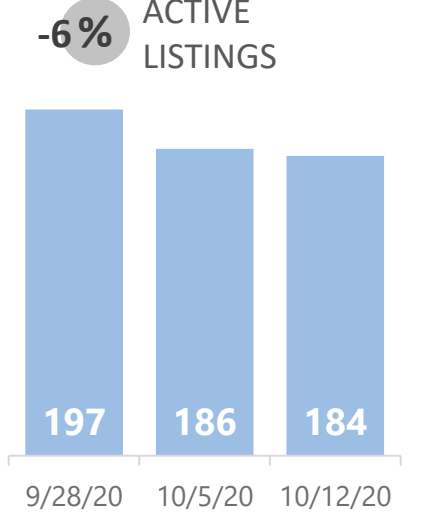

WEEK-TO-WEEK MARKET WATCH

Routt County

October 4 - October 10, 2020

■ Single-Family Residence ■ Townhome/Condominium/Multi-Family ■ All

YEAR-TO-YEAR MARKET WATCH

Routt County
October 4 – October 10,
2020 compared to the
same week in 2019 and
2018.