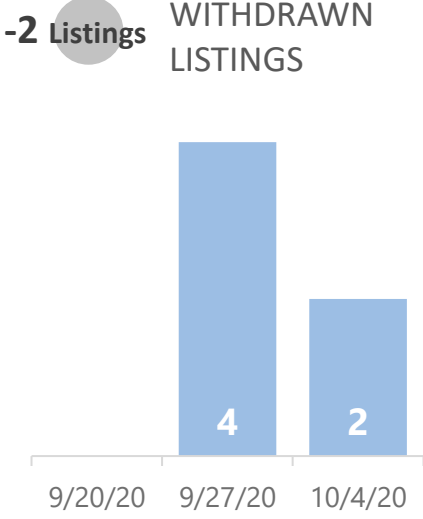

WEEK-TO-WEEK MARKET WATCH

Routt County

October 4 - October 10, 2020

■ Single-Family Residence ■ Townhome/Condominium/Multi-Family ■ All

YEAR-TO-YEAR MARKET WATCH

Routt County
October 4 – October 10,
2020 compared to the
same week in 2019 and
2018.