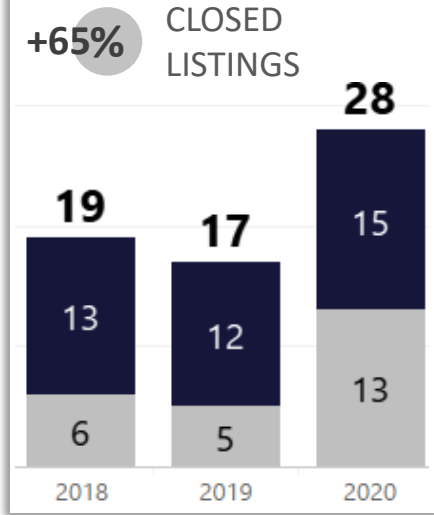

WEEK-TO-WEEK MARKET WATCH

Routt County

October 4 - October 10, 2020

■ Single-Family Residence ■ Townhome/Condominium/Multi-Family ■ All

YEAR-TO-YEAR MARKET WATCH

Routt County
October 4 – October 10,
2020 compared to the
same week in 2019 and
2018.