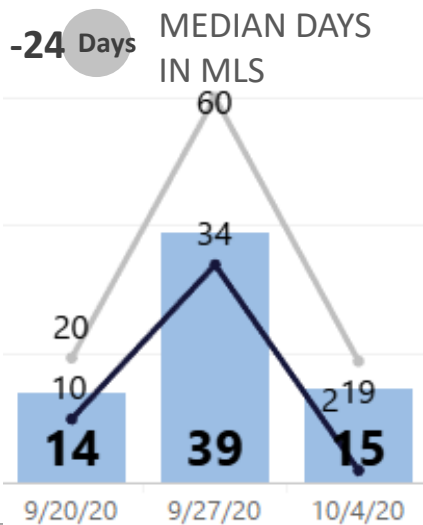

WEEK-TO-WEEK MARKET WATCH

Routt County

October 4 - October 10, 2020

■ Single-Family Residence ■ Townhome/Condominium/Multi-Family ■ All

YEAR-TO-YEAR MARKET WATCH

Routt County
October 4 – October 10,
2020 compared to the
same week in 2019 and
2018.