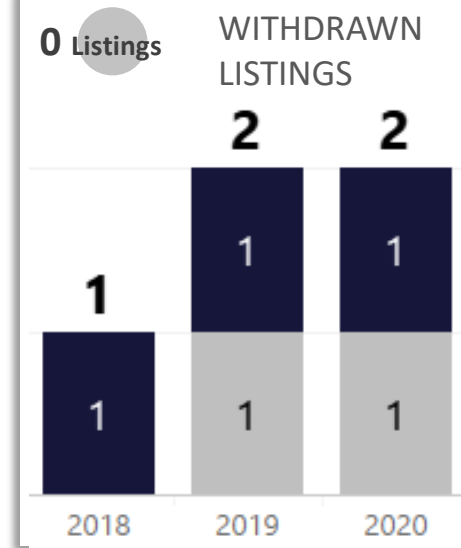

WEEK-TO-WEEK MARKET WATCH

Routt County

October 4 - October 10, 2020

■ Single-Family Residence ■ Townhome/Condominium/Multi-Family ■ All

YEAR-TO-YEAR MARKET WATCH

Routt County
October 4 – October 10,
2020 compared to the
same week in 2019 and
2018.