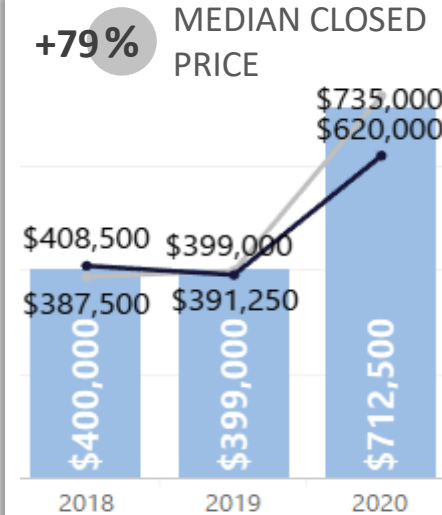

WEEK-TO-WEEK MARKET WATCH

Routt County

October 4 - October 10, 2020

■ Single-Family Residence ■ Townhome/Condominium/Multi-Family ■ All

YEAR-TO-YEAR MARKET WATCH

Routt County
October 4 – October 10,
2020 compared to the
same week in 2019 and
2018.