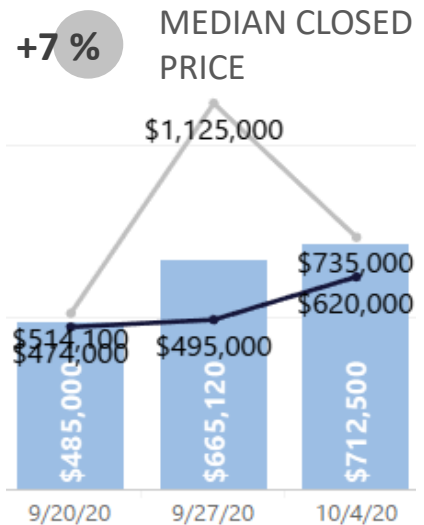

WEEK-TO-WEEK MARKET WATCH

Routt County

October 4 - October 10, 2020

■ Single-Family Residence ■ Townhome/Condominium/Multi-Family ■ All

YEAR-TO-YEAR MARKET WATCH

Routt County
October 4 – October 10,
2020 compared to the
same week in 2019 and
2018.