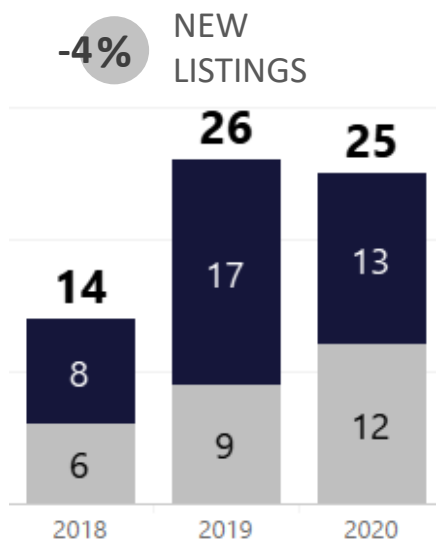

WEEK-TO-WEEK MARKET WATCH

Routt County

October 4 - October 10, 2020

■ Single-Family Residence ■ Townhome/Condominium/Multi-Family ■ All

YEAR-TO-YEAR MARKET WATCH

Routt County
October 4 – October 10,
2020 compared to the
same week in 2019 and
2018.

■ Single-Family Residence ■ Townhome/Condominium/Multi-Family ■ All