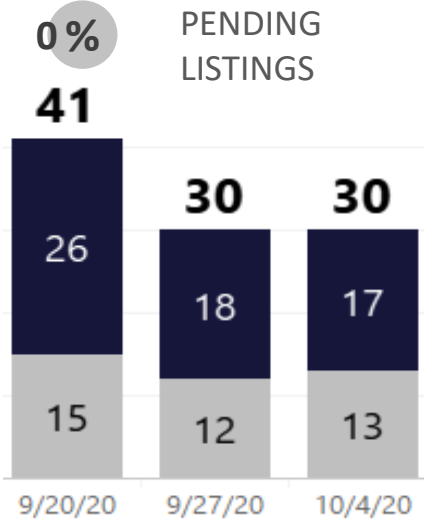

WEEK-TO-WEEK MARKET WATCH

Routt County

October 4 - October 10, 2020

■ Single-Family Residence ■ Townhome/Condominium/Multi-Family ■ All

YEAR-TO-YEAR MARKET WATCH

Routt County
October 4 – October 10,
2020 compared to the
same week in 2019 and
2018.