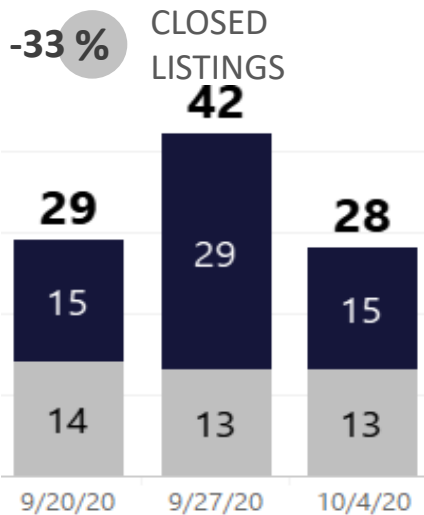

WEEK-TO-WEEK MARKET WATCH

Routt County

October 4 - October 10, 2020

■ Single-Family Residence ■ Townhome/Condominium/Multi-Family ■ All

YEAR-TO-YEAR MARKET WATCH

Routt County
October 4 – October 10,
2020 compared to the
same week in 2019 and
2018.