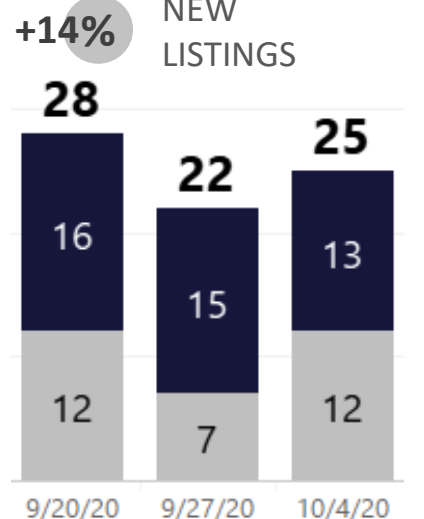

WEEK-TO-WEEK MARKET WATCH

Routt County

October 4 - October 10, 2020

■ Single-Family Residence ■ Townhome/Condominium/Multi-Family ■ All

YEAR-TO-YEAR MARKET WATCH

Routt County
October 4 – October 10,
2020 compared to the
same week in 2019 and
2018.