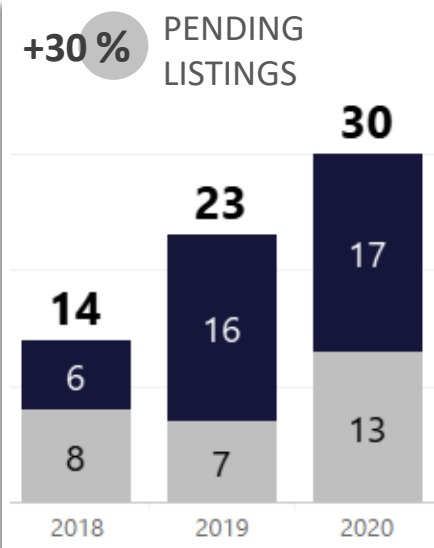

WEEK-TO-WEEK MARKET WATCH

Routt County

October 4 - October 10, 2020

■ Single-Family Residence ■ Townhome/Condominium/Multi-Family ■ All

YEAR-TO-YEAR MARKET WATCH

Routt County
October 4 – October 10,
2020 compared to the
same week in 2019 and
2018.