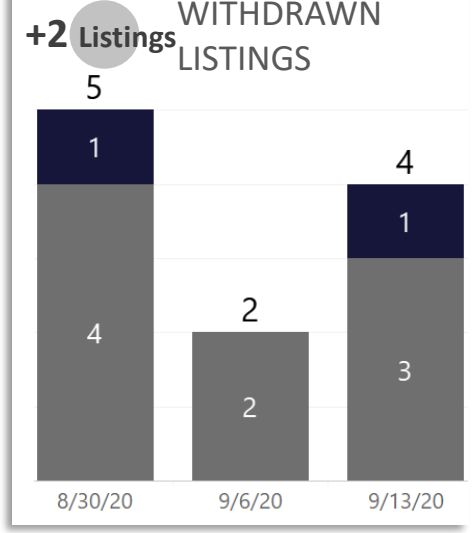

# WEEK-TO-WEEK MARKET WATCH

## Routt County

September 13 - 19, 2020

■ Single-Family Residence ■ Townhome/Condominium/Multi-Family ■ All