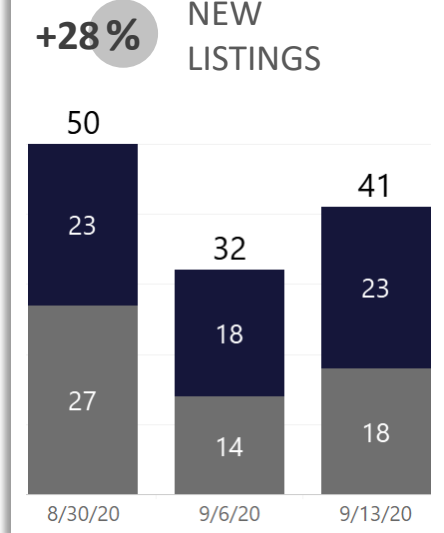

# WEEK-TO-WEEK MARKET WATCH

## Routt County

September 13 - 19, 2020

■ Single-Family Residence ■ Townhome/Condominium/Multi-Family ■ All