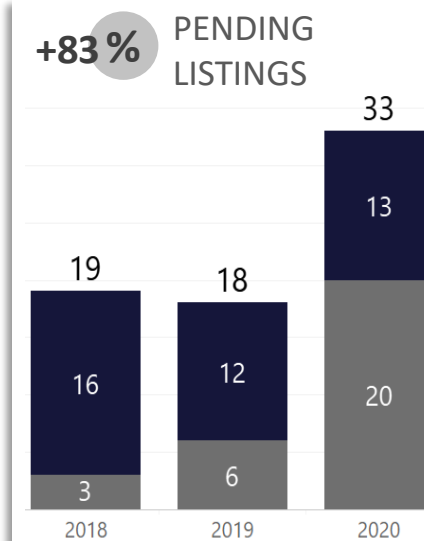

YEAR-TO-YEAR MARKET WATCH

Routt County

September 13-19, 2020
compared to the same
week in 2019 and 2018.

■ Single-Family Residence ■ Townhome/Condominium/Multi-Family ■ All

STEAMBOAT SPRINGS
BOARD of REALTORS®

RE COLORADO®