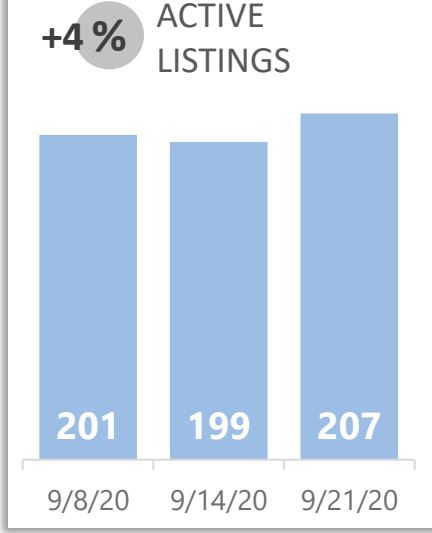

# WEEK-TO-WEEK MARKET WATCH

## Routt County

September 13 - 19, 2020

■ Single-Family Residence ■ Townhome/Condominium/Multi-Family ■ All