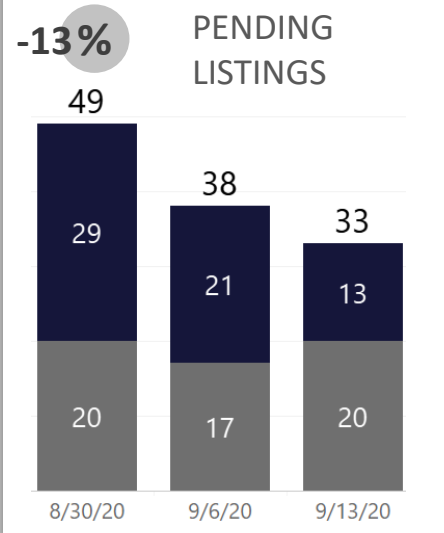

# WEEK-TO-WEEK MARKET WATCH

## Routt County

September 13 - 19, 2020

■ Single-Family Residence ■ Townhome/Condominium/Multi-Family ■ All