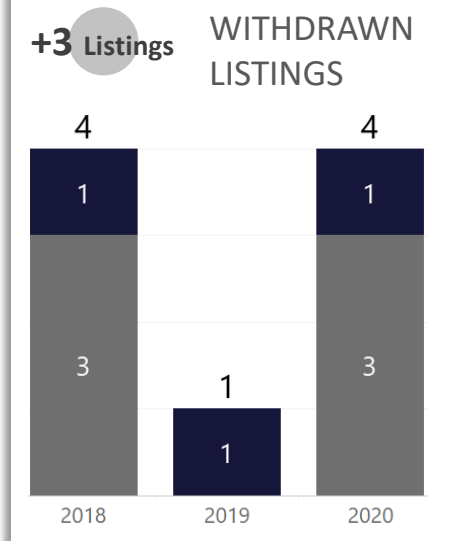

YEAR-TO-YEAR MARKET WATCH

Routt County

September 13-19, 2020
compared to the same
week in 2019 and 2018.

■ Single-Family Residence ■ Townhome/Condominium/Multi-Family ■ All

STEAMBOAT SPRINGS
BOARD of REALTORS®

RE COLORADO®