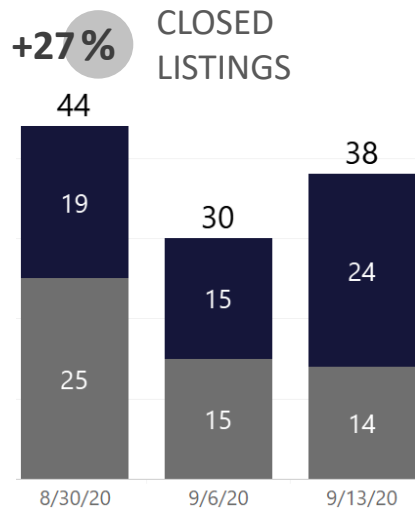

# WEEK-TO-WEEK MARKET WATCH

## Routt County

September 13 - 19, 2020

■ Single-Family Residence ■ Townhome/Condominium/Multi-Family ■ All