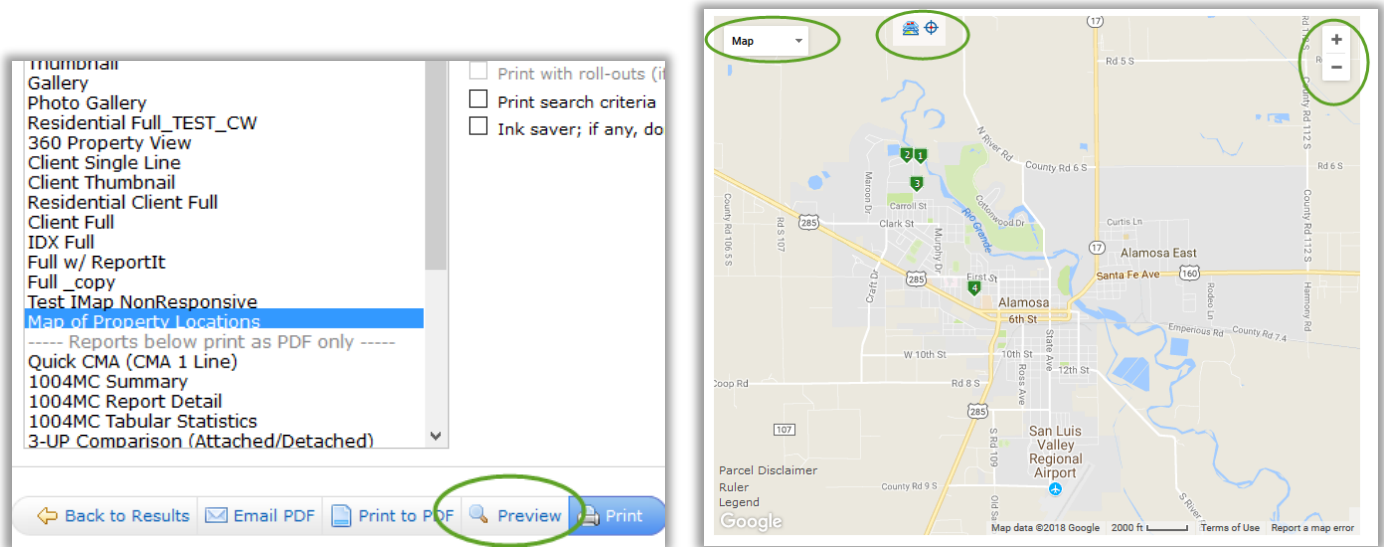

The My Listings page now provides an Email option.

Custom radius on Map Search control

The proximity search on the search form now allows you to enter a specific distance. This is helpful for urban or rural areas where the pre-set options are often not narrow or broad enough. You may continue to use the pre-set distance options as well.

Market Watch Refresh Button

A Refresh button has been added to the Market Watch widget on the home page. This allows you to update the Market Watch counts any time during a session.

Print Preview of 'Map of Property Locations' is now interactive

The Map of Property Locations is now an interactive map in Print Preview. This allows you to print multiple listings on a map with customized zoom level, map style, and overlays.

Print button is now available on the Concierge Approvals page