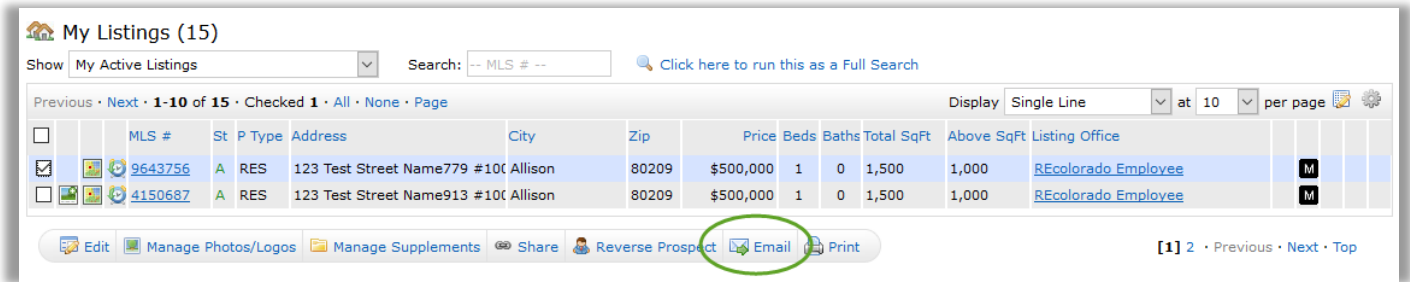

Email My Listings

The My Listings page now provides an Email option.