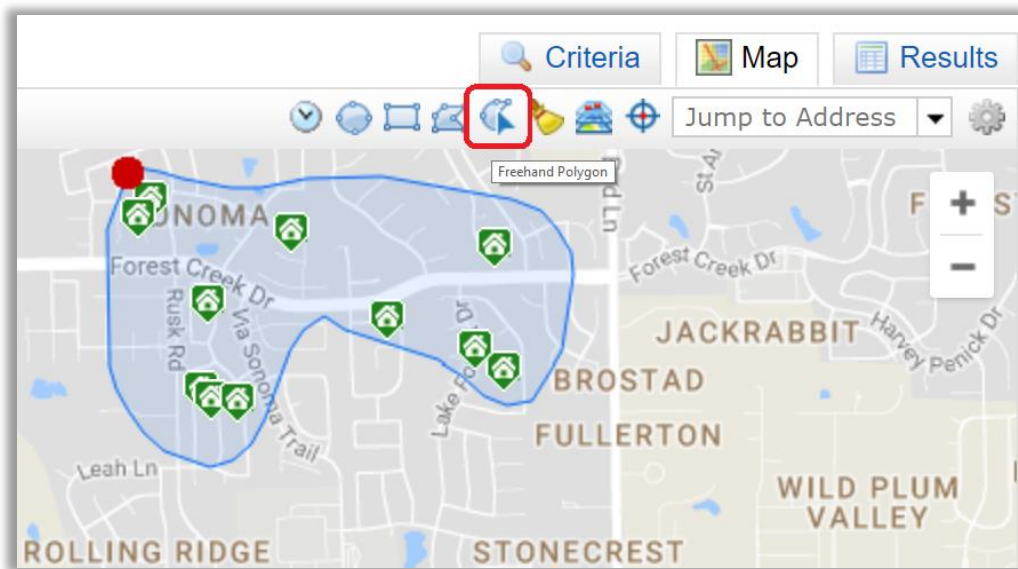

Matrix Updates

Freehand Map Shape Drawing Tool

A new 'freehand' map shape drawing tool has been added to the tool bar. This tool allows you to draw a polygon in any shape using a mouse. Simply click on the Freehand Polygon icon in the map toolbar, then click and hold the mouse button and start drawing the desired shape. On touch-screen devices, use your finger to draw the desired shape.

The My Listings page now provides an Email option.

Custom radius on Map Search control

The proximity search on the search form now allows you to enter a specific distance. This is helpful for urban or rural areas where the pre-set options are often not narrow or broad enough. You may continue to use the pre-set distance options as well.

Market Watch Refresh Button

A Refresh button has been added to the Market Watch widget on the home page. This allows you to update the Market Watch counts any time during a session.

Print Preview of 'Map of Property Locations' is now interactive

The Map of Property Locations is now an interactive map in Print Preview. This allows you to print multiple listings on a map with customized zoom level, map style, and overlays.

Print button is now available on the Concierge Approvals page