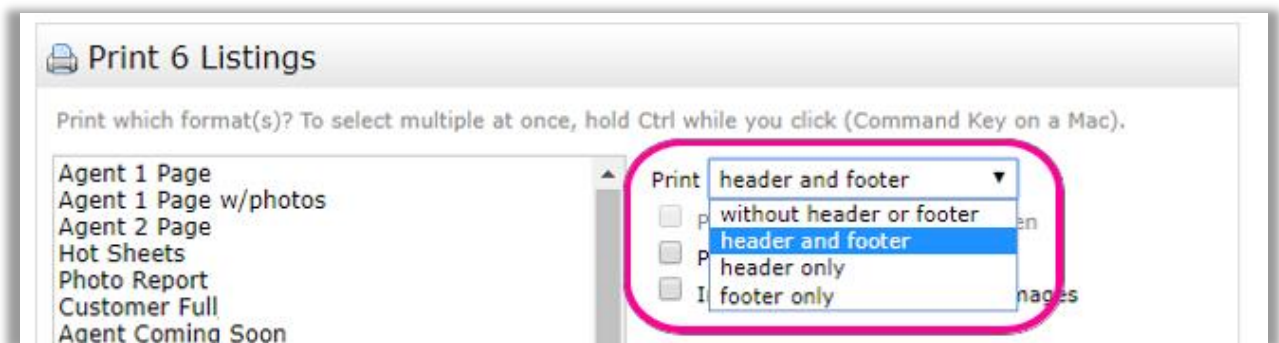

Matrix Updates

Freehand Map Shape Drawing Tool

A new 'freehand' map shape drawing tool has been added to the tool bar. This tool allows you to draw a polygon in any shape using a mouse. Simply click on the Freehand Polygon icon in the map toolbar, then click and hold the mouse button and start drawing the desired shape. On touch-screen devices, use your finger to draw the desired shape.

New Print Header/Footer Options

You can now choose to print reports with only your header or only your footer. Whichever option is selected is retained for subsequent print jobs until changed.

Email My Listings