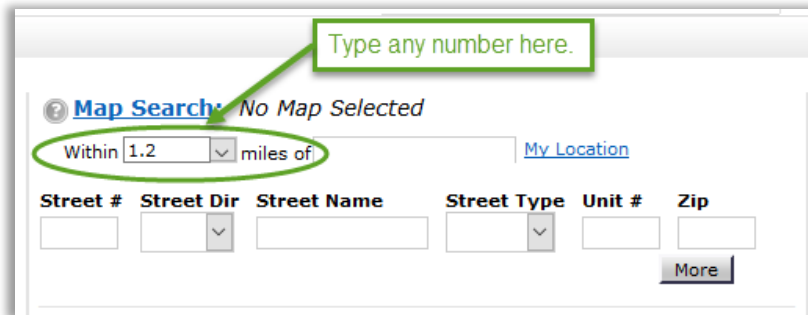

New Print Header/Footer Options

You can now choose to print reports with only your header or only your footer. Whichever option is selected is retained for subsequent print jobs until changed.

Email My Listings

The My Listings page now provides an Email option.

Custom radius on Map Search control

The proximity search on the search form now allows you to enter a specific distance. This is helpful for urban or rural areas where the pre-set options are often not narrow or broad enough. You may continue to use the pre-set distance options as well.